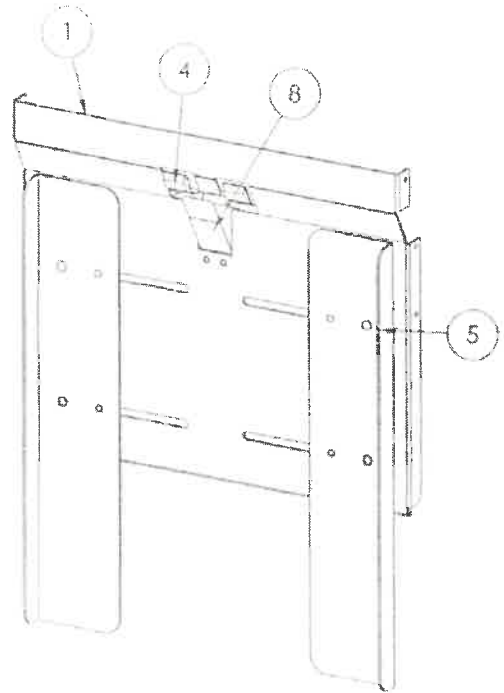

Premier

P7200 Parts List (All Units)

ITEM NO.	QTY.	PART #	DESCRIPTION
19	1	MRO720051	1st Fold Table Ass'y
20	1	MRO720052	2nd Fold Table Assembly
23	1	MRO720037	Right Cover (with switch)
24	1	MRO720069	O-Ring
25	1	MRO720038	Left Side Cover
26	1	MRO720058	Top Cover
34	1	MRO720011	Stack Tray Conn. Set
35	1	MRO720008	Power Switch
36	1	M-S045198	Power Transformer

ITEM NO.	QTY.	PART NO.	DESCRIPTION
1	2	MRO720091	STACK TRAY WIRE FORM
2	3		COVER, STABILIZER
3	3		BACK, STABILIZER
4	6		6-20x3/8 SELF TAPPING

ITEM NO.	QTY.	PART NO.	DESCRIPTION
1	1		SHAFT, FEED ROLL
2	1	MRO720085	FEED TIRE ASSEMBLY
3	1	MRO720082	CLUTCH SPRING
4	2		E-CLIP, 12 MM

THIS ALSO FITS THE P7400

ITEM NO.	QTY.	PART NO.	DESCRIPTION
1	1		ASSEMBLY, FEED TABLE
2	1		BRACKET, SEPARATOR
4	2	MRO720020	RETARDER BUTTON
5	1	MRO720009	PAPER GUIDE SET, COMPLETE
6	2	MRO720097	COMP SPRING
8	1	MRO720024	PAPER LIFT SPRING