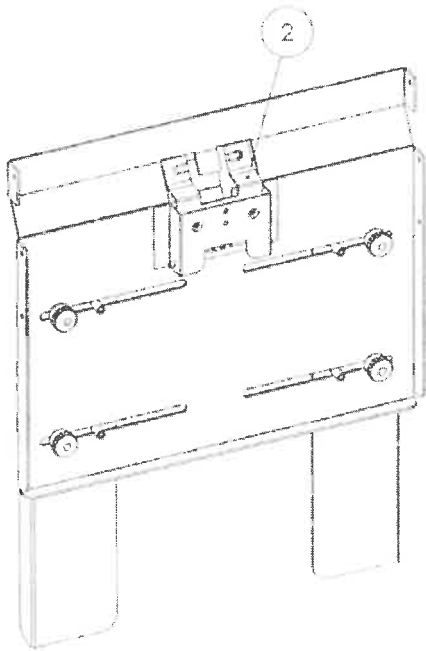

Premier

P7200 Parts List (All Units)

ITEM NO.	QTY.	PART #	DESCRIPTION
19	1	MRO720051	1st Fold Table Ass'y
20	1	MRO720052	2nd Fold Table Assembly
23	1	MRO720037	Right Cover (with switch)
24	1	MRO720069	O-Ring
25	1	MRO720038	Left Side Cover
26	1	MRO720058	Top Cover
34	1	MRO720011	Stack Tray Conn. Set
35	1	MRO720008	Power Switch
36	1	M-S045198	Power Transformer

ITEM NO.	QTY.	PART NO.	DESCRIPTION
1	2	MRO720091	STACK TRAY WIRE FORM
2	3		COVER, STABILIZER
3	3		BACK, STABILIZER
4	6		6-20x3/8 SELF TAPPING

ITEM NO.	QTY.	PART NO.	DESCRIPTION
1	1		SHAFT, FEED ROLL
2	1	MRO720085	FEED TIRE ASSEMBLY
3	1	MRO720082	CLUTCH SPRING
4	2		E-CLIP, 12 MM

THIS ALSO FITS THE P7400

ITEM NO.	QTY.	PART NO.	DESCRIPTION
1	1		ASSEMBLY, FEED TABLE
2	1		BRACKET, SEPARATOR
4	2	MRO720020	RETARDER BUTTON
5	1	MRO720009	PAPER GUIDE SET, COMPLETE
6	2	MRO720097	COMP SPRING
8	1	MRO720024	PAPER LIFT SPRING

THIS ALSO FITS THE P7400

ITEM NO.	QTY.	PART NO.	DESCRIPTION
1	1		1st FOLD TABLE
2	1	MRO720055	PAPER STOP BRACKET
3	1	MRO720056	PAPER STOP LOCK BAR
4	2	MRO720005	PAPER STOP KNOB

ITEM NO.	QTY.	PART NO.	DESCRIPTION
1	1		2nd FOLD TABLE
2	1	MRO720055	PAPER STOP BRACKET
3	1	MRO720056	PAPER STOP LOCK BAR
4	2	MRO720005	PAPER STOP KNOB