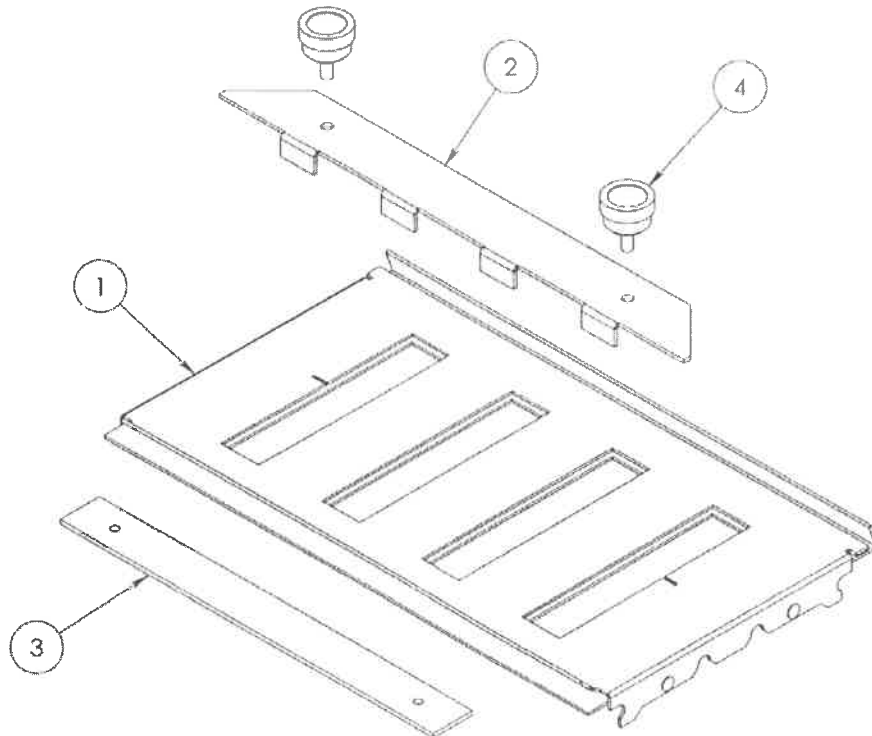

ITEM NO.	QTY.	PART NO.	DESCRIPTION
1	1		1st FOLD TABLE
2	1	MRO720055	PAPER STOP BRACKET
3	1	MRO720056	PAPER STOP LOCK BAR
4	2	MRO720005	PAPER STOP KNOB