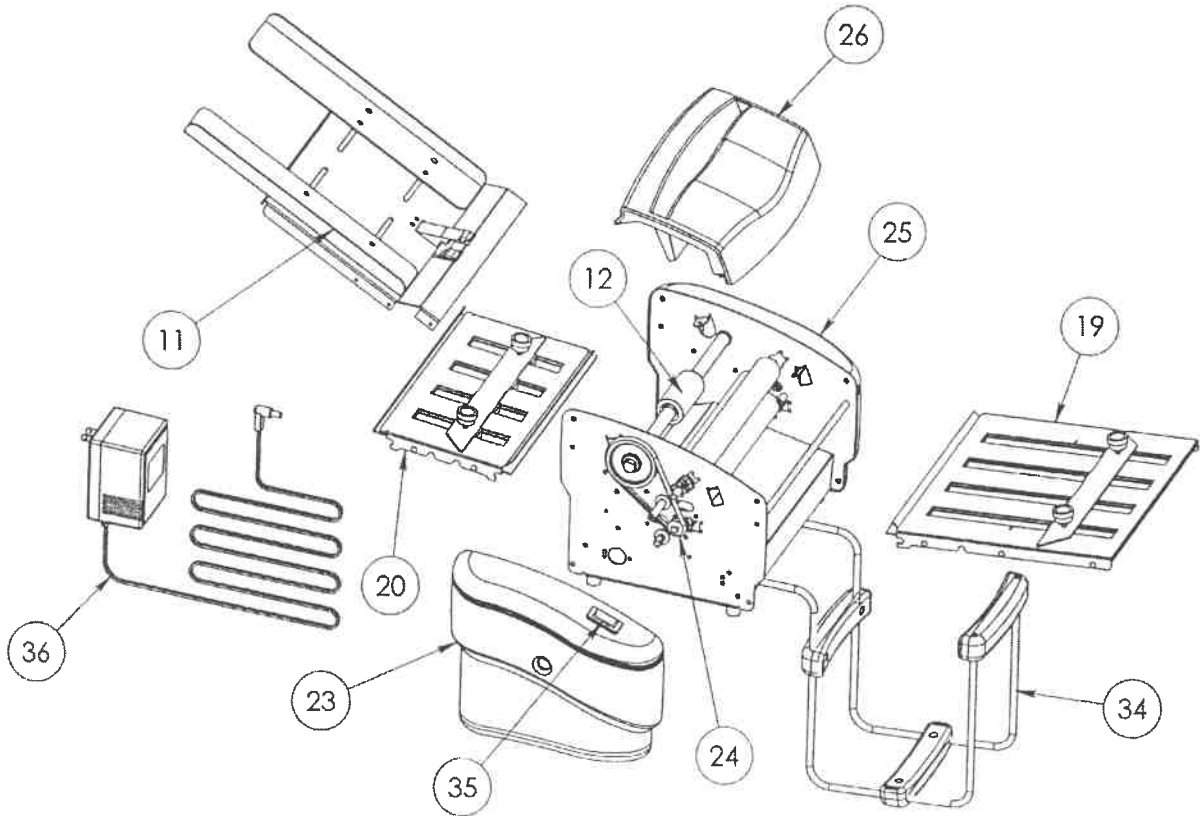

Premier

P7200 Parts List (All Units)

ITEM NO.	QTY.	PART #	DESCRIPTION
19	1	MRO720051	1st Fold Table Ass'y
20	1	MRO720052	2nd Fold Table Assembly
23	1	MRO720037	Right Cover (with switch)
24	1	MRO720069	O-Ring
25	1	MRO720038	Left Side Cover
26	1	MRO720058	Top Cover
34	1	MRO720011	Stack Tray Conn. Set
35	1	MRO720008	Power Switch
36	1	M-S045198	Power Transformer

ITEM NO.	QTY.	PART NO.	DESCRIPTION
1	2	MRO720091	STACK TRAY WIRE FORM
2	3		COVER, STABILIZER
3	3		BACK, STABILIZER
4	6		6-20x3/8 SELF TAPPING

ITEM NO.	QTY.	PART NO.	DESCRIPTION
1	1		SHAFT, FEED ROLL
2	1	MRO720085	FEED TIRE ASSEMBLY
3	1	MRO720082	CLUTCH SPRING
4	2		E-CLIP, 12 MM

THIS ALSO FITS THE P7400

ITEM NO.	QTY.	PART NO.	DESCRIPTION
1	1		ASSEMBLY, FEED TABLE
2	1		BRACKET, SEPARATOR
4	2	MRO720020	RETARDER BUTTON
5	1	MRO720009	PAPER GUIDE SET, COMPLETE
6	2	MRO720097	COMP SPRING
8	1	MRO720024	PAPER LIFT SPRING

THIS ALSO FITS THE P7400

ITEM NO.	QTY.	PART NO.	DESCRIPTION
1	1		1st FOLD TABLE
2	1	MRO720055	PAPER STOP BRACKET
3	1	MRO720056	PAPER STOP LOCK BAR
4	2	MRO720005	PAPER STOP KNOB

ITEM NO.	QTY.	PART NO.	DESCRIPTION
1	1		2nd FOLD TABLE
2	1	MRO720055	PAPER STOP BRACKET
3	1	MRO720056	PAPER STOP LOCK BAR
4	2	MRO720005	PAPER STOP KNOB