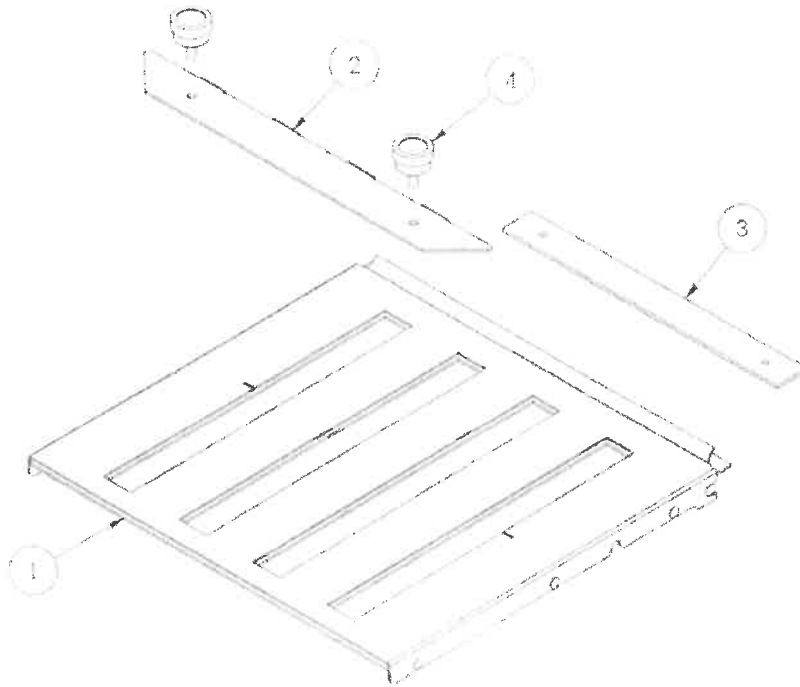

ITEM NO.	QTY.	PART NO.	DESCRIPTION
1	1		1st FOLD TABLE
2	1	MRO720055	PAPER STOP BRACKET
3	1	MRO720056	PAPER STOP LOCK BAR
4	2	MRO720005	PAPER STOP KNOB