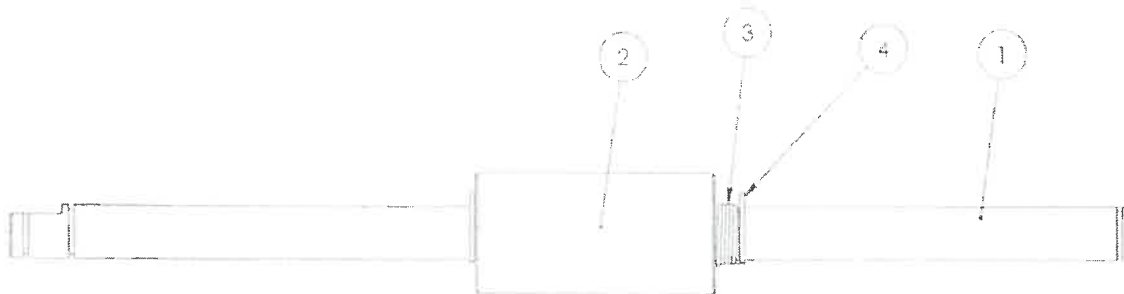

Premier

P7200 Parts List (All Units)

ITEM NO.	QTY.	PART #	DESCRIPTION
19	1	MRO720051	1st Fold Table Ass'y
20	1	MRO720052	2nd Fold Table Assembly
23	1	MRO720037	Right Cover (with switch)
24	1	MRO720069	O-Ring
25	1	MRO720038	Left Side Cover
26	1	MRO720058	Top Cover
34	1	MRO720011	Stack Tray Conn. Set
35	1	MRO720008	Power Switch
36	1	M-S045198	Power Transformer

ITEM NO.	QTY.	PART NO.	DESCRIPTION
1	2	MRO720091	STACK TRAY WIRE FORM
2	3		COVER, STABILIZER
3	3		BACK, STABILIZER
4	6		6-20x3/8 SELF TAPPING

ITEM NO.	QTY.	PART NO.	DESCRIPTION
1	1		SHAFT, FEED ROLL
2	1	MRO720085	FEED TIRE ASSEMBLY
3	1	MRO720082	CLUTCH SPRING
4	2		E-CLIP, 12 MM