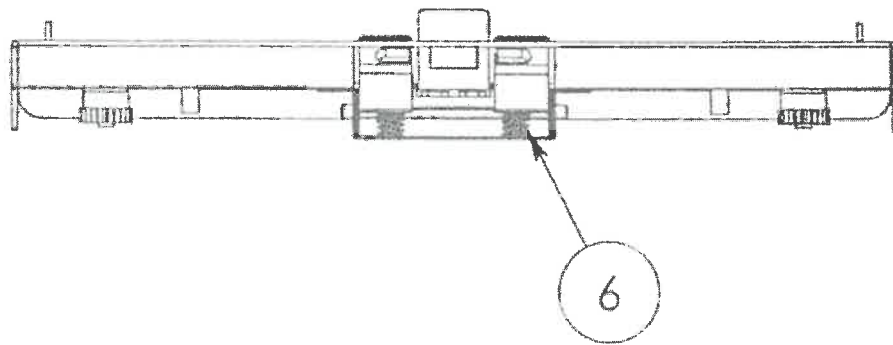

ITEM NO.	QTY.	PART NO.	DESCRIPTION
1	1		ASSEMBLY, FEED TABLE
2	1		BRACKET, SEPARATOR
4	2	MRO720020	RETARDER BUTTON
5	1	MRO720009	PAPER GUIDE SET, COMPLETE
6	2	MRO720097	COMP SPRING
8	1	MRO720024	PAPER LIFT SPRING

THIS ALSO FITS THE P7400