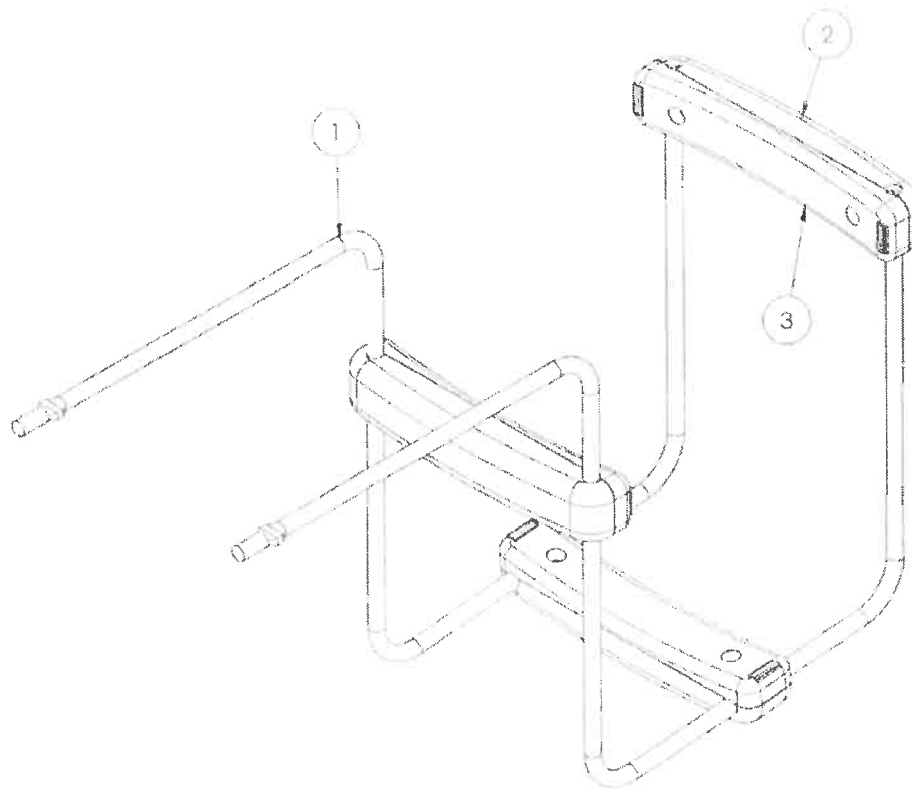

Premier

P7200 Parts List (All Units)

ITEM NO.	QTY.	PART #	DESCRIPTION
19	1	MRO720051	1st Fold Table Ass'y
20	1	MRO720052	2nd Fold Table Assembly
23	1	MRO720037	Right Cover (with switch)
24	1	MRO720069	O-Ring
25	1	MRO720038	Left Side Cover
26	1	MRO720058	Top Cover
34	1	MRO720011	Stack Tray Conn. Set
35	1	MRO720008	Power Switch
36	1	M-S045198	Power Transformer

ITEM NO.	QTY.	PART NO.	DESCRIPTION
1	2	MRO720091	STACK TRAY WIRE FORM
2	3		COVER, STABILIZER
3	3		BACK, STABILIZER
4	6		6-20x3/8 SELF TAPPING

ITEM NO.	QTY.	PART NO.	DESCRIPTION
1	1		SHAFT, FEED ROLL
2	1	MRO720085	FEED TIRE ASSEMBLY
3	1	MRO720082	CLUTCH SPRING
4	2		E-CLIP, 12 MM

THIS ALSO FITS THE P7400

ITEM NO.	QTY.	PART NO.	DESCRIPTION
1	1		ASSEMBLY, FEED TABLE
2	1		BRACKET, SEPARATOR
4	2	MRO720020	RETARDER BUTTON
5	1	MRO720009	PAPER GUIDE SET, COMPLETE
6	2	MRO720097	COMP SPRING
8	1	MRO720024	PAPER LIFT SPRING

THIS ALSO FITS THE P7400

ITEM NO.	QTY.	PART NO.	DESCRIPTION
1	1		1st FOLD TABLE
2	1	MRO720055	PAPER STOP BRACKET
3	1	MRO720056	PAPER STOP LOCK BAR
4	2	MRO720005	PAPER STOP KNOB

ITEM NO.	QTY.	PART NO.	DESCRIPTION
1	1		2nd FOLD TABLE
2	1	MRO720055	PAPER STOP BRACKET
3	1	MRO720056	PAPER STOP LOCK BAR
4	2	MRO720005	PAPER STOP KNOB