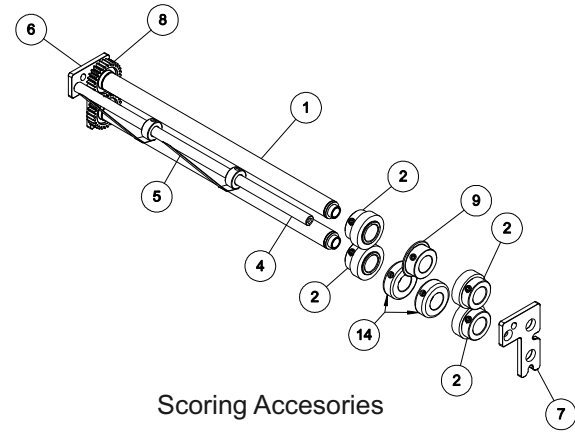

## Parts List & Diagrams

Item	Part No.	Description	Qty
1	W-OMK7071	ACCESSORY SHAFT B/O	2
2	W-AMK7072	EXIT ROLLER ASSEMBLY	4
3	W-OMK7077	ACCESSORY GUIDE COLLAR	3
4	W-OMK7079	B/O ACCESSORY TIE ROD	1
5	W-OMK7078	ACCESSORY GUIDE STRIP BO	2
6	W-OMK7080	LEFT ACCESSORY MOUNT BO	1
7	W-OMK7081	RIGHT ACCESSORY MOUNT BO	1
8	M-OMK7117	16P28T SPUR GEAR 5/8 D-BORE	2
9	W-OMK7202	THIN SCORING HUB B/O	1
10	M-OMK7241	PERFORATOR BLADE 41T	1
11	M-OMK7201	PERFORATOR BACKUP HUB	1
12	W-OMK7076	PERF STRIPPER BO	1
13	M-OMK7200	BLADE HUB	1
14	W-OMK7204	SCORING BACKUP COLLAR B/O	2