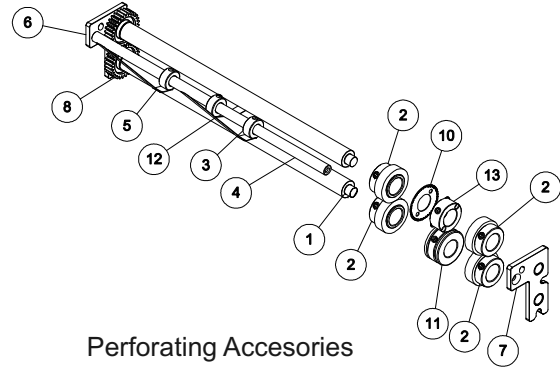

Perforating Accesories