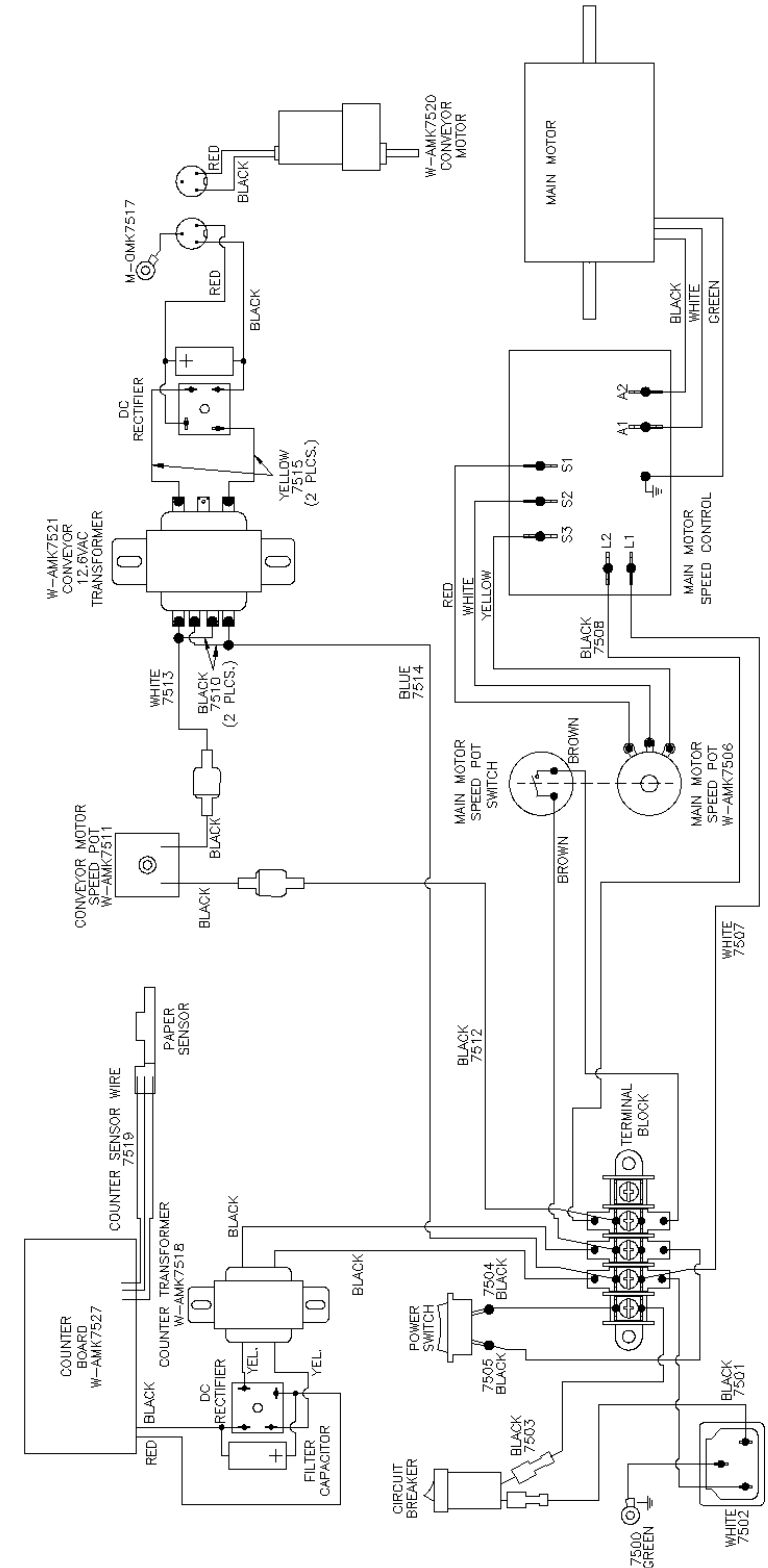

Mark VII Wiring Diagram

251 Wedcor Avenue • Wabash, IN 46992
Phone: (260)563-0641 • Fax: (260)563-4575
Website: www.martinyale.com • Email: info@martinyale.com