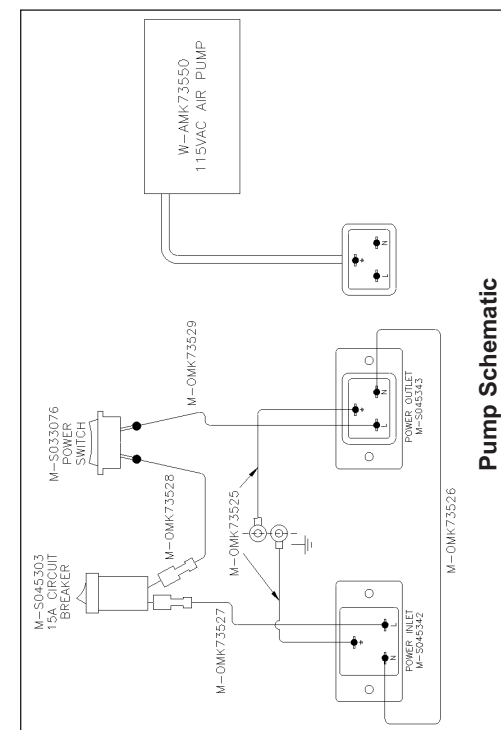

Mark VII AF Wiring Diagram