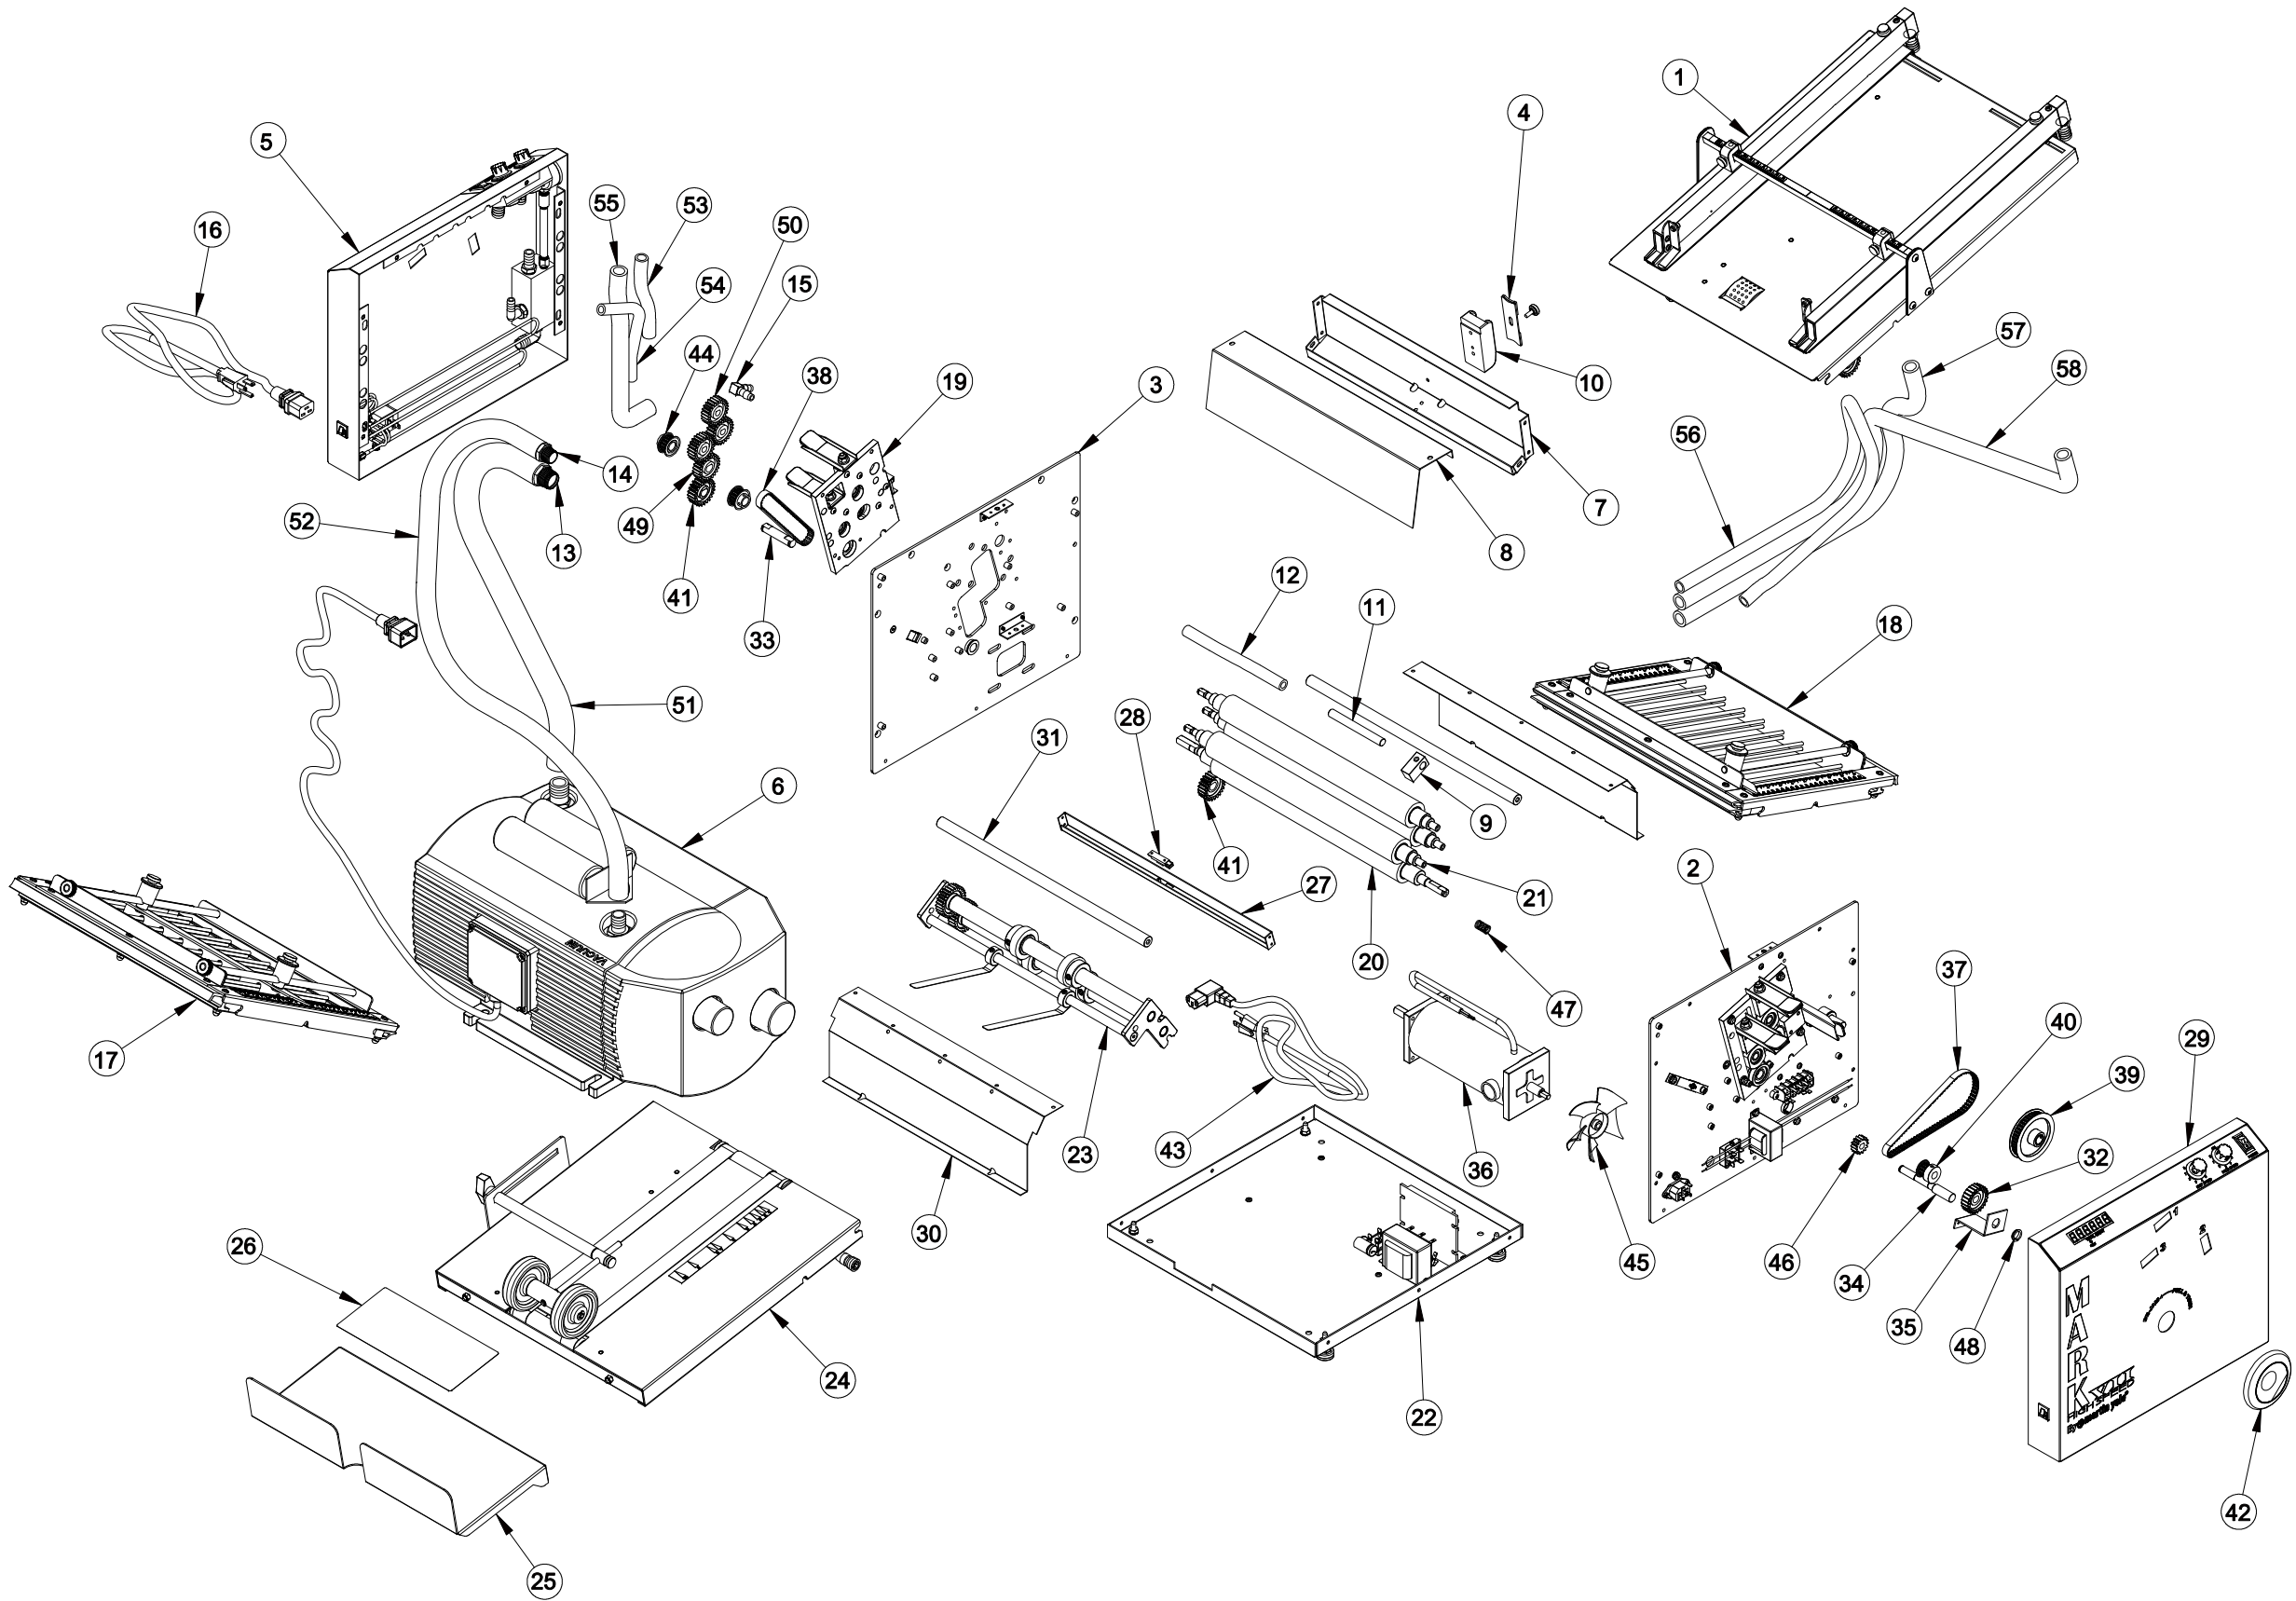

Item	Part No.	Description	Qty
1	W-AMK73035	AIR FEED TABLE ASSEMBLY	1
2	W-AMK73050	LEFT SIDE FRAME ASSEMBLY	1
3	W-AMK73051	AIR RIGHT SIDE FRAME ASSY	1
4	W-AMK73055	AIR SEPARATOR FINGER	1
5	W-AMK73111	AIR RIGHT SIDE COVER ASSY	1
6	W-AMK73550	MARK VII AIR PUMP ASSEMBLY	1
7	W-FMK73115	AIR SEPARATOR FRAME P/C	1
8	W-FMK73116	P/C AIR ROLLER GUARD	1
9	W-OMK73117	NOSE PIPE BLOCK B/O	1
10	W-OMK73118	AIR SEPARATOR CARRIER	1
11	M-O095222	NOSE PIPE	1
12	W-OMK73131	NOSE PIPE TUBE 7"	1
13	M-S043090	1 X .75NPT HOSE BARB S	1
14	M-S043091	3/4" X 1/2 NPT HOSE BARB S	1
15	M-S043070	.38 X .38 ELBOW 90 DEG	1
16	M-S045344	8'2" 12/3 SJT B NEMA 5-20P	1
17	W-AMK7010	1ST FOLD PLATE ASSEMBLY	1
18	W-AMK7011	2ND FOLD PLATE ASSEMBLY	1
19	W-AMK7020	RIGHT BEARING PLATE ASSY	1
20	M-AMK7030	DRIVE ROLLER ASSEMBLY	1
21	M-AMK7031	GRIND DRIVEN ROLLER ASSY	3
22	W-AMK7052	BASE PAN ASSEMBLY	1
23	W-AMK7071	ACCESSORY ASSEMBLY	1
24	W-AMK7085	CONVEYOR ASSEMBLY	1
25	W-FMK7091	CONVEYOR TRAY P/C	1
26	M-OMK7096	SIMPLE FOLD CHART	1
27	W-IMK7106	PEM SENSOR BRACKET	1
28	M-S045285	SENSOR RTRO RFLCT	1
29	W-AMK7110	LEFT COVER ASSEMBLY	1
30	W-FMK7053	MOTOR SHROUD P/C	2
31	W-OMK7055	B/O TIE ROD	2
32	M-OMK7065	DEJAM GEAR	1
33	W-OMK7070	B/O ACCESSORY DRIVE SHAFT	1
34	W-OMK7107	DEJAM HANDLE SHAFT B/O	1
35	W-OMK7108	DEJAM HANDLE BRACKET B/O	1
36	M-S021084	MARK VII MOTOR 90VDC	1
37	M-S025388	82T XL037 BELT	1
38	M-S025011	BELT XL037 65T	1
39	M-S022165	42T XL PULLEY .50 ID	1
40	M-S022017	PULLY 12X438 BORE	1
41	M-O03034A	GEAR 24T X 1/2" D-BORE	2
42	M-S032047	HANDWHEEL DG#239	1
43	9925051	POWER CORD US 18-3	1
44	M-S022163	15T XL037 PULLEY 1/2ID DF	2
45	M-S037094	4" FAN LEFT PLASTIC	1
46	M-O095903	14T .38 D-BORE GEAR	1
47	M-S031113	DE-JAM COMPRESSION SPRING	1
48	M-S014030	1/2 IGLIDE CLIP BRG	1
49	M-OMK7124	24T SPUR GEAR 1/2 D- BORE	1
50	M-OMK7123	24T SPUR GEAR 3/8 D-BORE	3
51	W-OMK73139	PUMP PRESSURE HOSE 48"	1
52	W-OMK73138	PUMP VACUUM HOSE 48"	1
53	W-OMK73134	AIR BLOCK VACUUM HOSE 5.38"	1
54	W-OMK73132	NOSE PIPE TUBE 11"	1
55	W-OMK73137	AIR BLOCK PRESSURE HOSE 13"	1
56	W-OMK73133	FEED DRUM HOSE 36"	1
57	W-OMK73136	RIGHT PAPER GUIDE HOSE 28"	1
58	W-OMK73135	LEFT PAPER GUIDE HOSE 36"	1

54	W-OMK73132	NOSE PIPE TUBE 11"	1
55	W-OMK73137	AIR BLOCK PRESSURE HOSE 13"	1
56	W-OMK73133	FEED DRUM HOSE 36"	1
57	W-OMK73136	RIGHT PAPER GUIDE HOSE 28"	1
58	W-OMK73135	LEFT PAPER GUIDE HOSE 36"	1