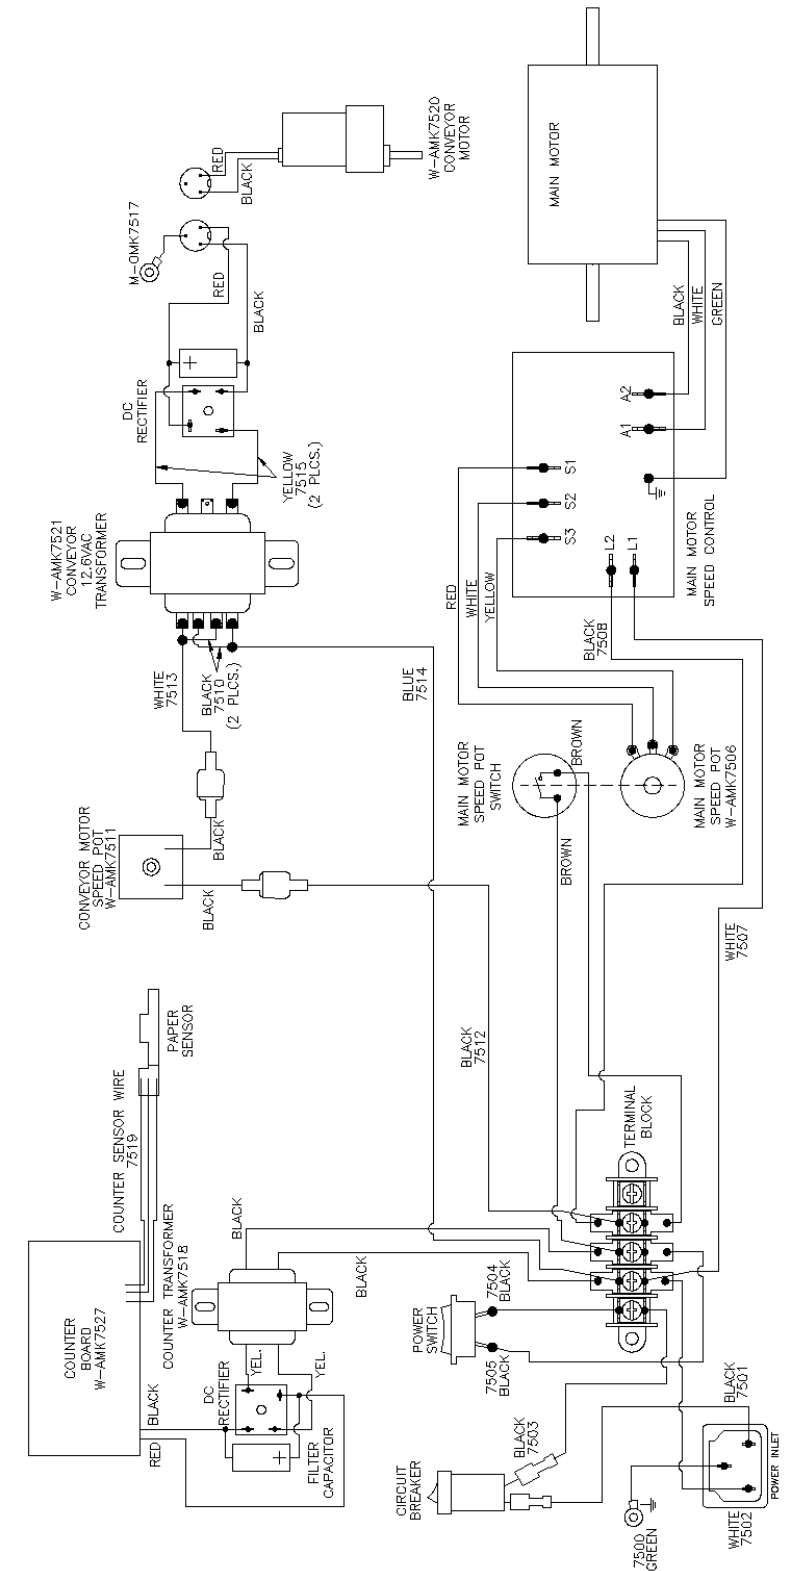

Mark VII AF Wiring Diagram