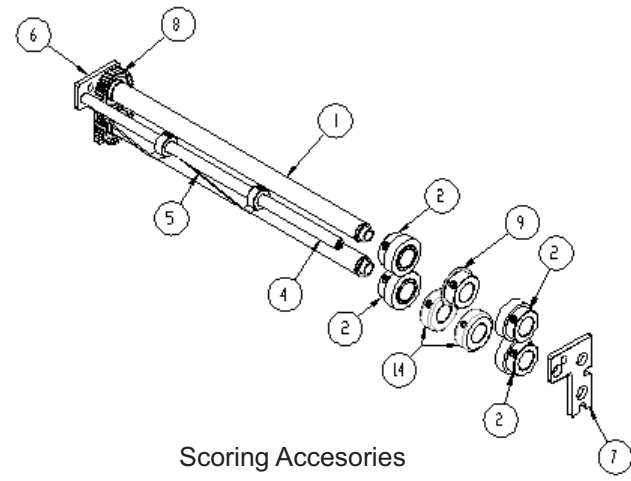

MARK VII AF PRO SERIES FOLDER

Parts List & Diagrams

Item	Part No.	Description	Qty
1	W-OMK7071	ACCESSORY SHAFT B/O	2
2	W-AMK7072	EXIT ROLLER ASSEMBLY	4
3	W-OMK7077	ACCESSORY GUIDE COLLAR	3
4	W-OMK7079	B/O ACCESSORY TIE ROD	1
5	W-OMK7078	ACCESSORY GUIDE STRIP BO	2
6	W-OMK7080	LEFT ACCESSORY MOUNT BO	1
7	W-OMK7081	RIGHT ACCESSORY MOUNT BO	1
8	M-OMK7117	16P28T SPUR GEAR 5/8 D-BORE	2
9	W-OMK7202	THIN SCORING HUB B/O	1
10	M-OMK7241	PERFORATOR BLADE 41T	1
11	M-OMK7201	PERFORATOR BACKUP HUB	1
12	W-OMK7076	PERF STRIPPER BO	1
13	M-OMK7200	BLADE HUB	1
14	W-OMK7204	SCORING BACKUP COLLAR B/O	2