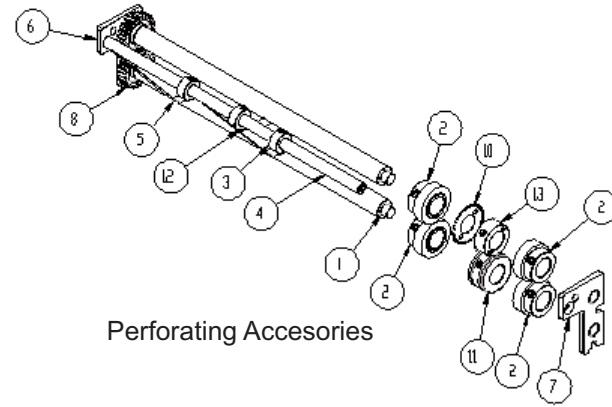

Perforating Accesories

MARTIN YALE
Industries
251 Wedcor Avenue • Wabash, IN 46992
Phone: (260)563-0641 • Fax: (260)563-4575
Website: www.martinyale.com • Email: info@martinyale.com