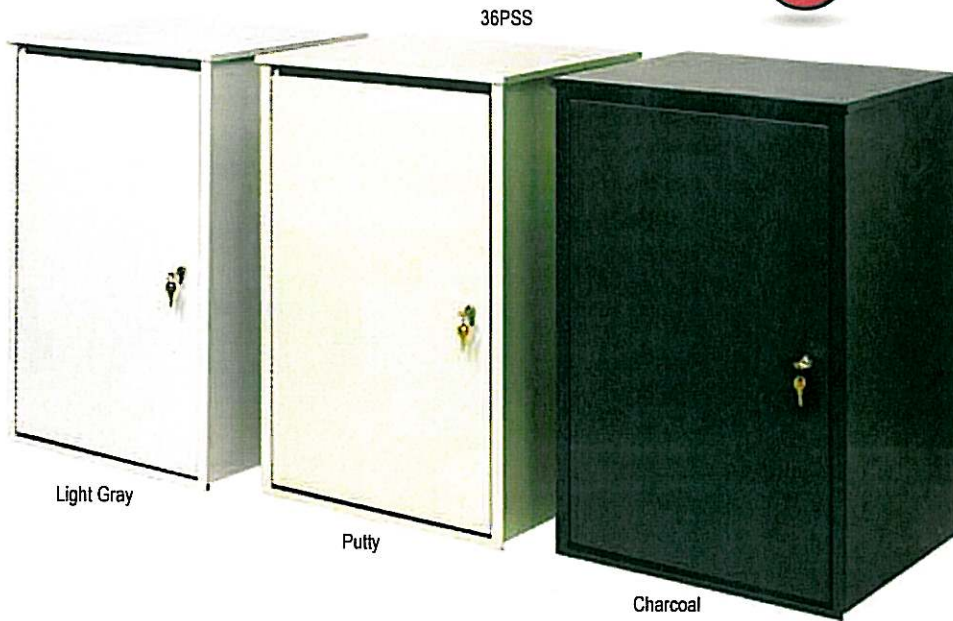

Platinum Series

Removable nylon drawstring bag included with 36PSS