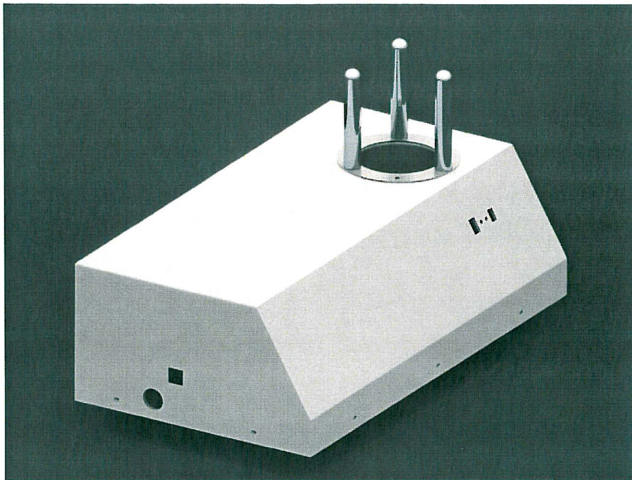

MediaDice

A Desktop Optical Media Destruction Unit that Pulverizes CD, DVD, Blu-Ray and Other Disc Technology.

- In 2011, the Federal Trade Commission received 1.34 million complaints of identity theft, fraud, invasion of privacy, and other data security related breaches.
- Used and improperly disposed of optical media and magnetic stripe cards (bank cards, driver's licenses, badges etc.) that contain classified, security sensitive and/or personal information, have become as easy target for criminals.
- Breaking, degaussing, file deletion and erasure have proven ineffective due to the high risk of recovering data using forensic techniques.
- The only proven and true technique to rendering data on this type of media unrecoverable, is complete physical destruction.

Introducing Phiston Technologies' MediaDice, a desktop solution for fast and complete disposal of optical disc and magnetic (strip) card data storage media. The MediaDice has been designed to exceed NSA guidelines and specifications for CD Destroyers, and surpass any other comparable unit on the market today.

KEY BENEFITS

- Auto feeder with 200 disc capacity
- Completely automatic feeder and destruction process
- Small enough to fit on a desktop
- Plugs into standard 15 Amp power outlet — no adaptors needed
- Exceeds NSA specifications for data destruction
- Also destroys bank cards, ID badges, and driver's licenses
- Process is completely "hands-off"

PRODUCT FEATURES

- The hardened steel knife mill at the heart of the MediaDice aggressively chops, dices and pulverizes the media
- The particle size, 1mm x 5mm, exceeds level 6 NSA/CSS Specification 04 - 02
- The waste is recyclable