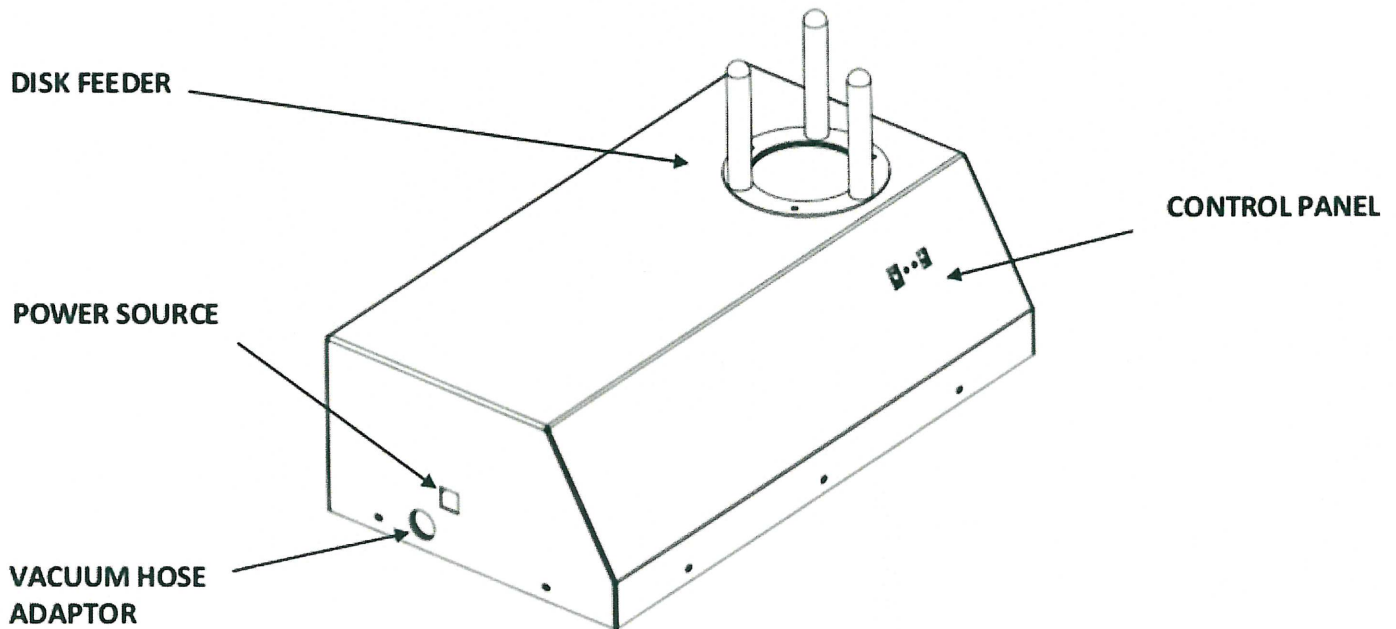

KEY BENEFITS

- Auto feeder with 200 disc capacity
- Completely automatic feeder and destruction process
- Small enough to fit on a desktop
- Plugs into standard 15 Amp power outlet — no adaptors needed
- Exceeds NSA specifications for data destruction
- Also destroys bank cards, ID badges, and driver's licenses
- Process is completely "hands-off"

PRODUCT FEATURES

- The hardened steel knife mill at the heart of the MediaDice aggressively chops, dices and pulverizes the media
- The particle size, 1mm x 5mm, exceeds level 6 NSA/CSS Specification 04 - 02
- The waste is recyclable

MediaDice

Technical Specifications

MODEL	MediaDice
PRODUCT DIMENSIONS	15.5" x 28" x 9.5" (L x W x H)
WEIGHT	113 lbs.
MAXIMUM CURRENT	15 A @120 V
VOLTAGE	120 V +/- 10% , 60 Hz
MEDIA ACCEPTED	CD, DVD, Blu-Ray and other disc technology, also credit cards, driver's licenses, badge-type ID's
WASTE DISPOSAL	Vacuum port for use with any standard 1 1/4" vacuum hose
CYCLE TIME	500 - 700 discs per hour