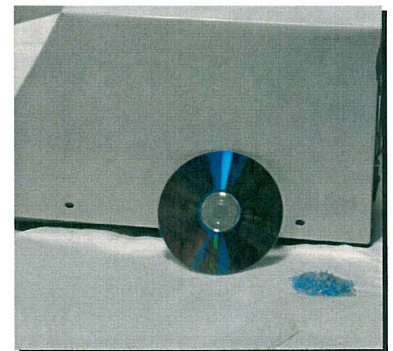

MediaDice

A Desktop Optical Media Destruction Unit that Pulverizes CD, DVD, Blu-Ray and Other Disc Technology.

- In 2011, the Federal Trade Commission received 1.34 million complaints of identity theft, fraud, invasion of privacy, and other data security related breaches.
- Used and improperly disposed of optical media and magnetic stripe cards (bank cards, driver's licenses, badges etc.) that contain classified, security sensitive and/or personal information, have become as easy target for criminals.
- Breaking, degaussing, file deletion and erasure have proven ineffective due to the high risk of recovering data using forensic techniques.
- The only proven and true technique to rendering data on this type of media unrecoverable, is complete physical destruction.

Introducing Phiston Technologies' MediaDice, a desktop solution for fast and complete disposal of optical disc and magnetic (strip) card data storage media. The MediaDice has been designed to exceed NSA guidelines and specifications for CD Destroyers, and surpass any other comparable unit on the market today.

KEY BENEFITS

- Auto feeder with 200 disc capacity
- Completely automatic feeder and destruction process
- Small enough to fit on a desktop
- Plugs into standard 15 Amp power outlet — no adaptors needed
- Exceeds NSA specifications for data destruction
- Also destroys bank cards, ID badges, and driver's licenses
- Process is completely "hands-off"

MediaDice

Technical Specifications

MODEL	MediaDice
PRODUCT DIMENSIONS	15.5" x 28" x 9.5" (L x W x H)
WEIGHT	113 lbs.
MAXIMUM CURRENT	15 A @120 V
VOLTAGE	120 V +/- 10% , 60 Hz
MEDIA ACCEPTED	CD, DVD, Blu-Ray and other disc technology, also credit cards, driver's licenses, badge-type ID's
WASTE DISPOSAL	Vacuum port for use with any standard 1 1/4" vacuum hose
CYCLE TIME	500 - 700 discs per hour