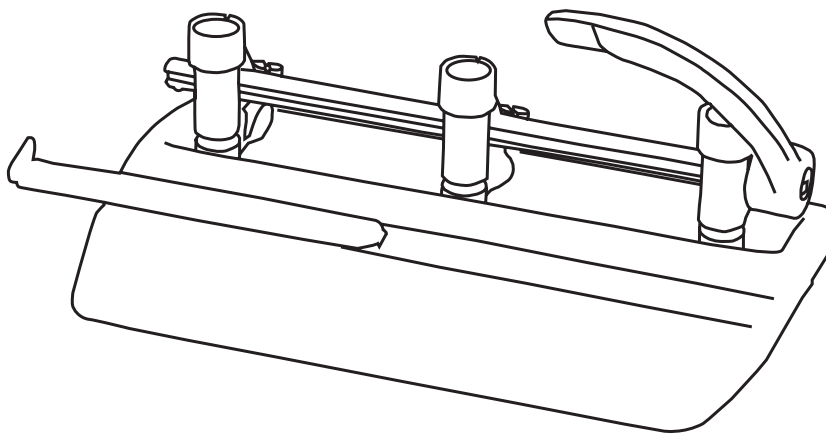

Adjustable 32-Sheet 3-Hole Punches

Model 5325B

Dimensions* 11 1/8" x 6 5/8" x 6 3/4"

Weight* 4.6 lbs

UPC Code 0-15086-10940-0

Retail Price

Model 5335B

Dimensions* 11 1/8" x 6 5/8" x 6 3/4"

Weight* 3.15 lbs

UPC Code 0-15086-20400-6

Retail Price

Model 5340B

Dimensions* 11 1/8" x 6 5/8" x 6 3/4"

Weight* 4.6 lbs

UPC Code 0-15086-20390-0

Retail Price

Punch Heads

For Model	Model	Dimensions
5325B	5025B	9/32"
5335B	5035B	11/32"
5340B	5040B	13/32"