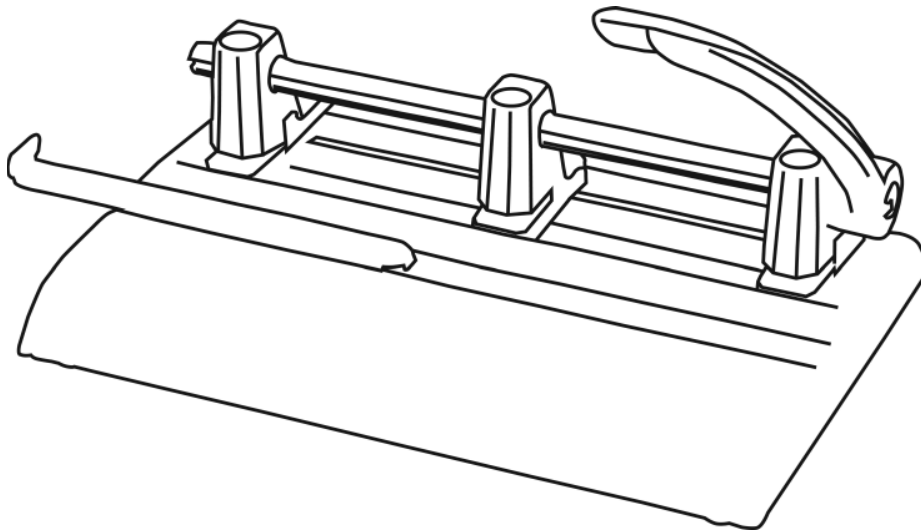

MASTER[®]
A MARTIN YALE BRAND

Adjustable 40-Sheet 3-Hole Punch

Lever handle provides easier punching of stacks of paper.

Model 1325B

- Punches through up to 40 sheets of 20-lbs. bond paper
- Adjustable punch heads for convenient 2 or 3-hole punching
- Accepts 2-7 punch heads
- Margin depth guides adjust for custom punching needs
- Adjustable ruled paper guide
- Large capacity paper chip pan
- Non-skid rubber feet

Model 1325B

MASTER[®]
A MARTIN YALE BRAND

Individual

Dimensions	11" x 7.25" x 7"
Weight	5.8 lbs.
UPC Code	0-15086-10950-9
Retail Price	

Master Pack

Dimensions	17" x 13" x 10"
Weight	33 lbs.
UPC Code	500-15086-10950-4
Units	6 Each