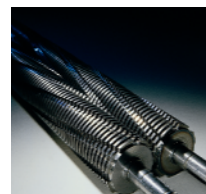

Carbon hardened cutting knives
unaffected by staples and clips