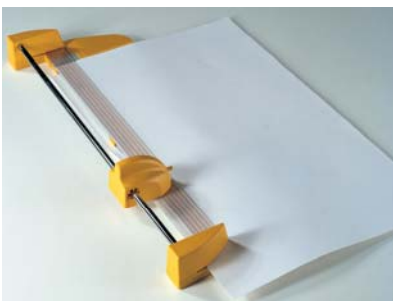

## Poster size Desk-top Light duty Trimmer

### KOBRA 1300-R

Cutting width (in.):	52
Cutting thickness:	0,8 mm, approx. 8 sheets
Paper press:	automatic
Hand protection guard:	yes
Dimensions (in.) :	60x19x4
Weight (lbs.):	19

Poster size desk-top rotary trimmer. Can cut plotter and large size paper. A special side opening allows cutting paper sizes larger than the rated cutting. A convenient built-in housing can accommodate paper rolls for easy cutting operations of large sizes of continuous paper. Equipped with a special sharpened carbon steel blade unaffected by the wearing action of the materials to cut for long-lasting cutting operations with the same cutting precision through the years. Can be delivered with its dedicated stand.

- Transparent and automatic paper press
- Side bars for easy alignment of material to cut
- Solid steel base with screen printed photographic and paper sizes in mm. and inches
- Special side openings to cut paper sizes larger than the rated cutting width
- Built-in housing can accommodate paper rolls
- Sharpened carbon steel blade, easily replaced by the push-button mechanism
- High quality materials according to ISO 9000 Standards
- Built in accordance to the Safety Standards BS 5498 (British Standards)
- Accessories: steel blade, Stand code

Special **side opening** to cut paper sizes larger than the rated cutting width

Convenient **built-in paper rolls housing** for easy cutting operations of large sizes of continuous paper

Can be delivered with its dedicated stand (option)