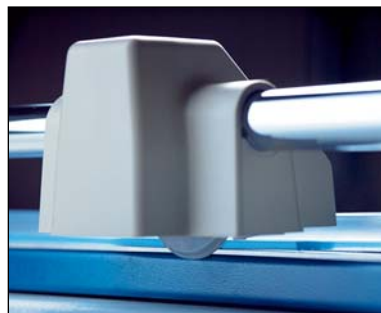

# Large Format Trimmers

Professional Rolling Series

Rolling Trimmers are the new generation of paper cutters. Designed for safety and accuracy, the round cutting blade is encased in a protective housing that virtually eliminates the chance of personal injury. The rotary action of the blade allows the trimmer to cut in either direction and sharpen its blade along the way. It's this self sharpening action that produces a clean burr-free cut and guarantees many years of smooth precise cutting.

Dahle now offers a line of large format rolling trimmers designed for performance and accuracy. This Professional Series offers a cutting capacity of up to 14 sheets (model 556 S) or 12 sheets (model 558 S) of paper at a time. These commercial grade trimmers feature a self sharpening blade and automatic clamping system to securely hold your work in place. A metal stand with paper catch

offers a stable and secure mounting solution for the trimmer. This stand also maximizes floor space while providing an optimal and comfortable height for trimming. This trimmer is the perfect solution for cutting oversize paper, large format images, and press sheets.

Features a ground self-sharpening rotary blade that cuts in either direction.

Automatic clamp holds work securely and prevents shifting while trimming.