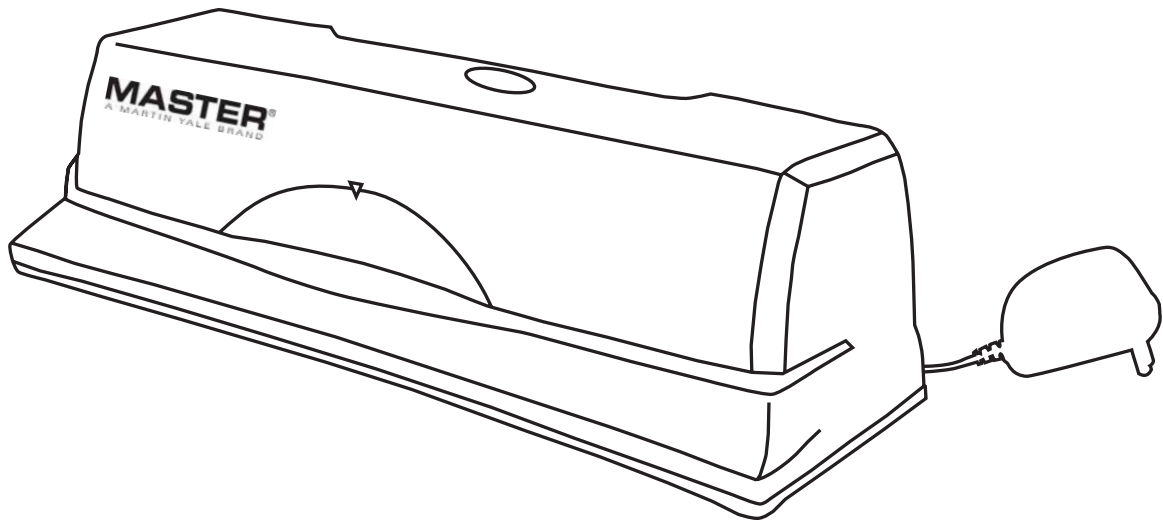

MASTER[®]
A MARTIN YALE BRAND

Versatile 3-Hole Desktop Punch

Designed for easy use and hand held operation - use batteries or AC adapter (included)

Model EP312

- Punches up to 10 sheets of 20lb. paper consistently without jamming
- Batteries supply enough power to last more than a year of average use
- Easy to use button on top - just push and punch effortlessly
- 9/32" holes for easy page turning
- Adjustable paper guide built into the base
- Large chip holder in the base
- Requires 6 AA batteries (not included)
- Includes an AC adapter

Model EP312

MASTER[®]
A MARTIN YALE BRAND

Individual

Dimensions 11.375" x 3.75" x 2.875"

Weight 2.2 lbs.

UPC Code 0-15086-99312-2

Retail Price

Master Pack

Dimensions 13.25" x 7.25" x 14.375"

Weight 15.873 lbs.

UPC Code 500-15086-99312-7

Units 6 Each

251 Wedcor Ave. • Wabash, IN. 46992
Ph: 800•225•5644 - Fax: 260•563•4575
www.martinyale.com