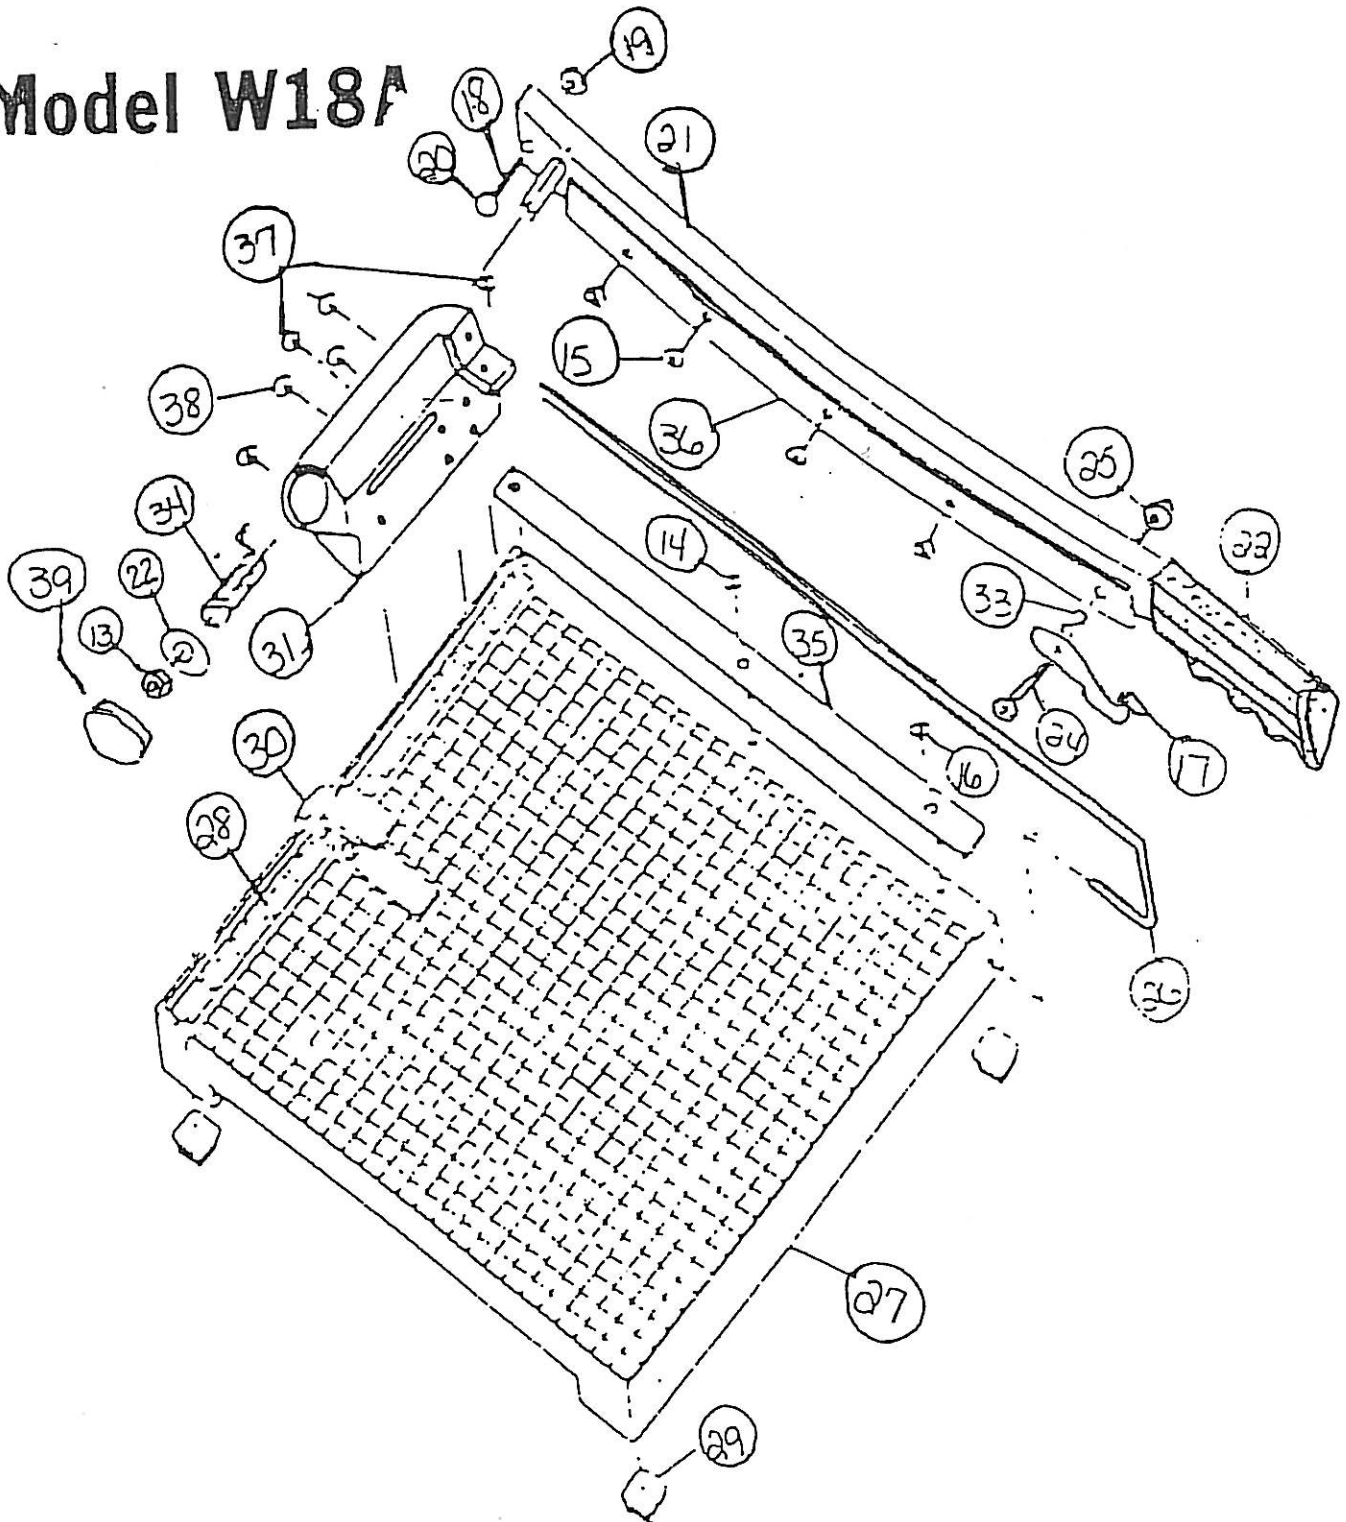

Large Trimmer Parts List

WoodBase Trimmers

W18A

13	M-S007026	Lock Nut	Model W30A
14	M-S004063	8-18x5/8 F.Hd.Scr.	Same parts as Model W18A except for:
15	M-S001020	10-32x1/2 F.Hd.Scr.	21 W-A230101
16	M-S004061	8-18x1 F.Hd.Scr.	
17	W-O017652	Trigger Latch	26 W-O017550
18	M-S038006	5/16x18x1 3/4 Adj. Scr	28 M-O010330
19	M-S007021	Lock Nut 5/16-18,	29 M-S030002
- 20	M-O017654	Wear Pad	35 W-O010530
21	W-A218000	Blade/Handle Assy.	36 W-0230103
22	M-S043016	Handle Grip	
24	M-S001149	10-32x1.3 Pan Hd. Scr	Model WC36A
25	M-S007010	10-32 Acron Nut	Same parts as Model W18A except for:
26	W-O017548	Guard	18 M-S038002
27	W-F010118	Wood Base	19 M-S007023
28	M-O010318	Ruler	
29	M-S030021	Adhesive Bumper	21 W-A236110
30	M-O017728	Paper Stop	
31	W-A017511	Bearing	27 W-F236108
32	W-O001757	Torque Washer	28 M-O010330
33	M-O017642	Spacer.	29 M-S030049
34	M-S031053	Spring	35 W-O236111
35	W-O010518	Bed Blade -	36 W-O236115
36	W-O017518	Curved Blade -	
37	M-S004051	10-16x2 Rd. Hd. Scr.	
38	M-S004039	10-16x1 1/2 Rd. Hd. Scr.	
39	M-S016012	Hole Plug 1 1/8	

Model W24A

Same parts as Model W18A except for:

21	W-A224000
26	W-O017549
27	W-F010124
28	M-O010324
29	M-S030002
35	W-O010524 -
36	W-O017524 -

Screw for
bumpers
M-S004051

Model W18A

Fig. 1 Standard Wood Trimmers

W18A

W24A

W30A

WC36A