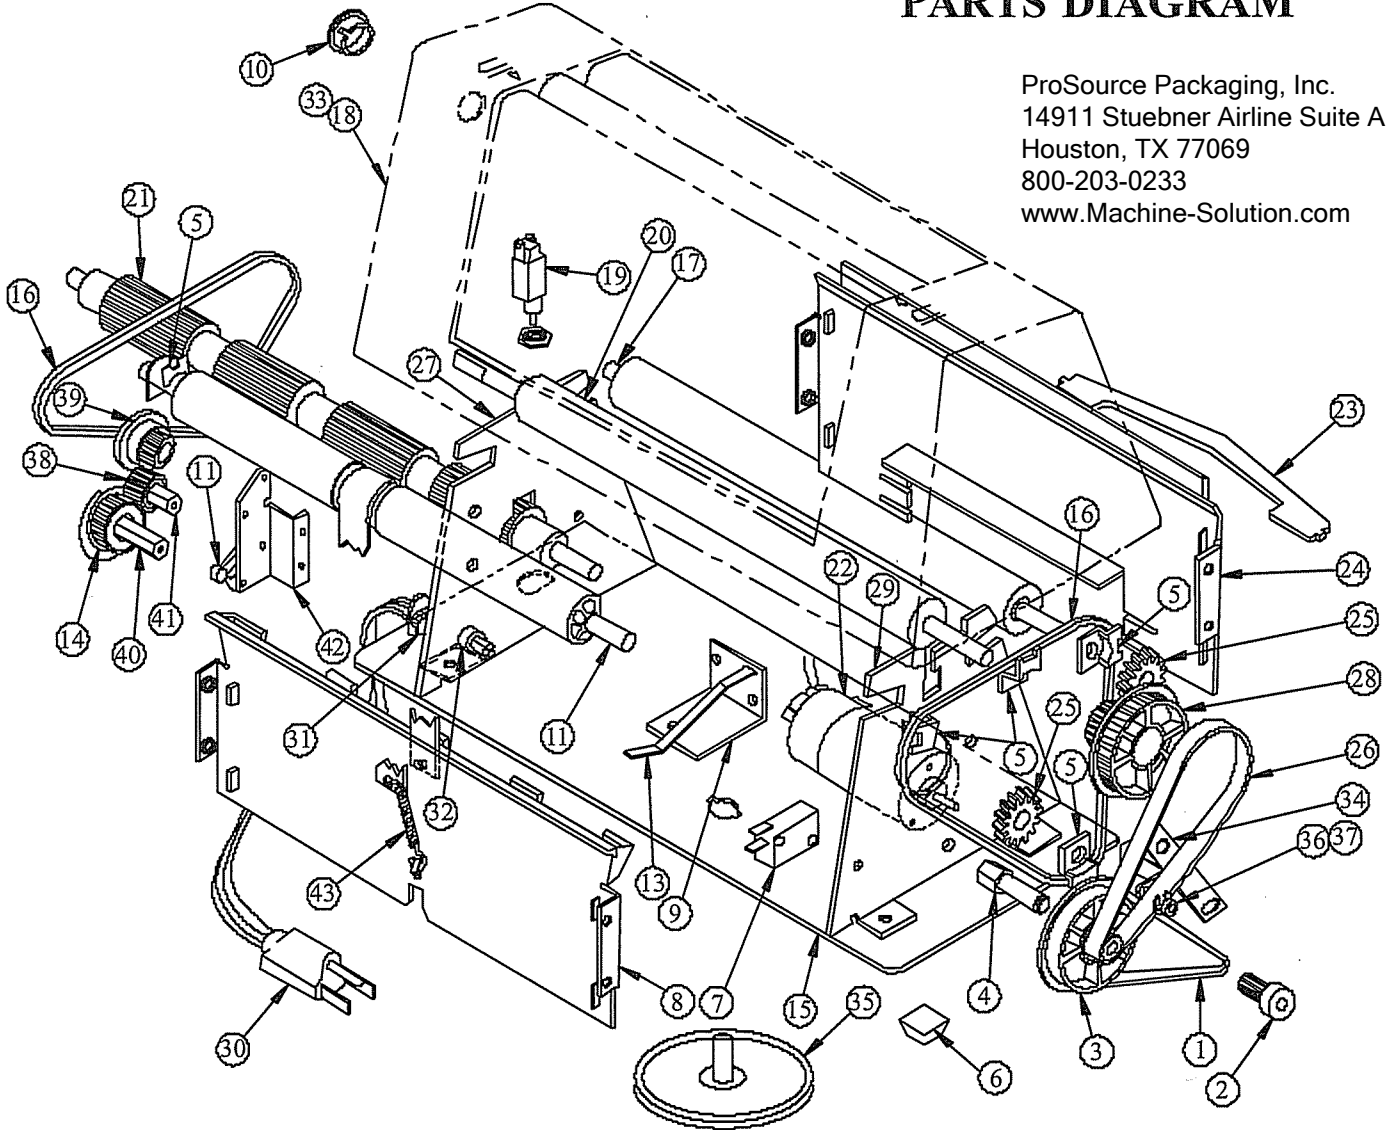

1400

PARTS DIAGRAM

ProSource Packaging, Inc.
 14911 Stuebner Airline Suite A
 Houston, TX 77069
 800-203-0233
 www.Machine-Solution.com

Parts List

Item	Part No.	Qty.	Description	Item	Part No.	Qty.	Description
1	M-S025021	1	Timing Belt, 7.28"	22	W-A021046	1	Motor Assy, Model 1400
2	M-O001408	1	Pulley, Motor, 12T, .080 Pitch	23	M-O001480	1	Paper Stop
3	M-O001403	1	Double Step Timing Pulley	24	WRA001433	1	2nd Fold Table Assembly
4	M-O001407	1	Idler Pin, Double Pulley	25	M-O001405	3	Spur Gear
5	M-O001406	8	Bearing Roller	26	M-S025022	1	Timing Belt, 8.48 Inches
6	M-S030021	4	Adhesive Bumper	27	W-O001436	1	Right Side Frame
7	M-O863301	1	Start Switch	28	M-O001404	1	Spur Gear/Timing Pulley
8	WRA001430	1	1st Fold Table Assembly	29	W-O001435	1	Left Side Frame
9	W-O001473	1	Start Switch Bracket	30	M-O863701	1	Power Cord, 115 VAC
10	M-S043007	1	Plastic Hole Plug	30	M-S045177	1	British Line Cord
11	W-O001440	1	Aluminum "D" Roller	30	M-S037286	1	European Cord 10 AMP
12	M-S033057	1	Cam Switch	31	M-S029004	1	Cable Clamp
13	W-O001475	1	Lever, Start Switch	32	M-S035006	1	Snap Bushing 3/8" I.D.
14	M-O001412	1	Cam/15T Gear	33	M-S004053	4	#10X1/2 Phillips Bottom Screw
15	WRA001434	1	Bottom Plate Sub-Ass'y	34	W-A001448	1	Belt Tensioner Bracket
16	M-S023016	6	Rubber O-ring	35	M-O001481	1	Dejamming Handle
17	W-A001456	1	Outer Roller	36	M-O001410	1	Brass Bushing
18	W-O001455	1	Housing, Instant Ltr Folder	37	M-O866056	1	E-Ring, 4MM
19	M-S045176	1	1A Circuit Breaker Model 1422	38	M-O001413	1	15T/30T Double Gear
19	M-S045110	1	2A Circuit Breaker, Model 1400	39	M-O001414	1	Cam/30T Gear
20	W-A001441	1	Center Drive Roller	40	M-O001416	1	Cam Stud
21	W-O001443	1	Aluminum Bottom Roller	41	M-O001415	1	Gear Stud
				42	W-O001449	1	Cam Switch Bracket
				43	M-O200144	1	Spring