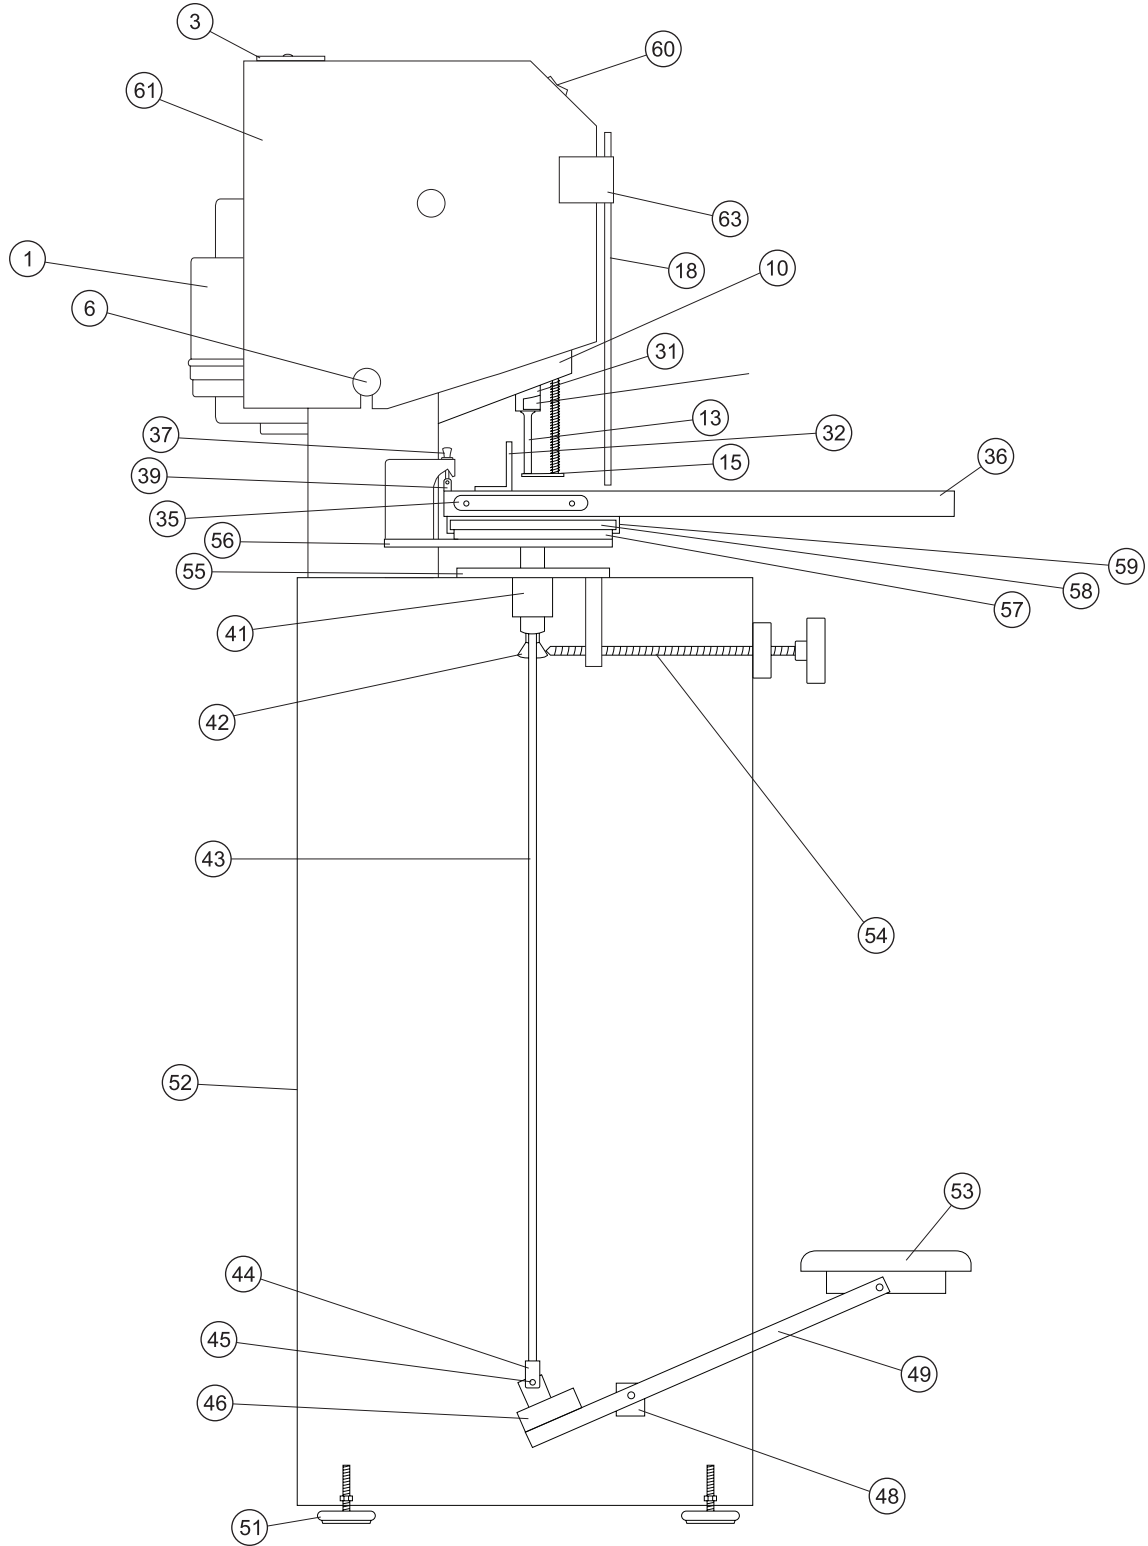

Parts Diagram Lassco-Wizer FMMS-3

Side View

Parts Diagram Lassco-Wizer FMMS-3

Head Assembly

Parts Diagram Lassco-Wizer FMMS-3

Spindle and Chuck Assembly

Parts Diagram Lassco-Wizer FMMS-3

Rear View

Parts Diagram Lassco-Wizer FMMS-3

Parts List

- ① FMM9-9534: Motor
- ② FMM9-9519: Drive Belt
- ③ FM-95: Access Guard
- ④ N/A on FMMS-3
- ⑤ N/A on FMMS-3
- ⑥ FMM9-9517: Shroud Locking Knob
- ⑦ N/A on FMMS-3
- ⑧ FMM8-8502: Traverse Rods
- ⑨ FMM5-5512: Access Cover
- ⑩ FMM5-5506: Housing
- ⑪ FM-80: Junction Box
- ⑫ FM-86: Strain Relief
- ⑬ Misc: Hollow Drill Bit
- ⑭ FM-82: 15 Amp Fuse
- ⑮ FM6-600A: Pressure Foot Assembly
- ⑯ N/A on FMMS-3
- ⑰ FMM9-9516: Cord Set
- ⑱ FM-93: Protective Guard
- ⑲ Chuck Release Hole
- ⑳ FMM9-9514: Pulley Bushing
- ㉑ FMM9-9505: Pulley
- ㉒ 1/4 x 20 x 3/8 Socket Set Screw
- ㉓ FMM5-5503: Bearing Nut
- ㉔ FMM5-5501: Top Bearing
- ㉕ FMM5-5513: Spindle
- ㉖ FMM5-5502: Bottom Bearing
- ㉗ FMH-5517: Insert Retainer Screw
- ㉘ FMH-5515: Insert
- ㉙ N/A
- ㉚ N/A
- ㉛ FMH-5514: Chuck
- ㉜ FM7-70A: Back Gauge Assembly
- ㉝ FM7-7005: Backgauge Knob
- ㉞ FM7-7003: Clamp Bar
- ㉟ FM4-4003: Side Iron
- ⑶ FM4-4000: Table
- ⑷ FM4-401A: Pedestal Stop Assembly
- ⑸ EBM-47: Stop Collar
- ⑹ FM4-4014: Stop Collar Rod
- ⑺ FM7-7002: Backgauge Clamping Bracket
- ⑻ FM3-3007: Pin Housing
- ⑼ FM3-304A: Vertical Table Travel Stop Assembly
- ⑽ FM2-2006: Push Rod
- ⑾ FM-42: Short Clevis
- ⑿ 50-31: Clevis Pin
- ⓫ FM2-201A: Push Rod Angle Assembly
- ⓬ FM-37: Wear Strip
- ⓭ FM2-200A: Pivot Bar Assembly
- ⓮ FM2-2009: Treadle Bar
- ⓯ FM1-1006: Wood Stop
- ⓰ 50-59: Leveling Feet
- ⓱ FM1-1000: Stand
- ⓲ FM2-2013: Foot Treadle
- ⓳ FM3-305A: Vertical Stop Adjustment Assembly
- ⓴ FM3-301A: Die Traverse Assembly
- ⓵ EBM2-1032: Pedestal Support Angle
- ⓶ FM3-3016: Slide Plate Support
- ⓷ FM3-3015: Slide Plate
- ⓸ FM4-4008: Traverse Channel
- ⓹ FM5-5006: On/Off Rocker Switch
- ⓺ FMM9-952A: Shroud Assembly
- ⓻ FM4-4016: Table Traverse Stop
- ⓼ FM-90: Guard Bracket