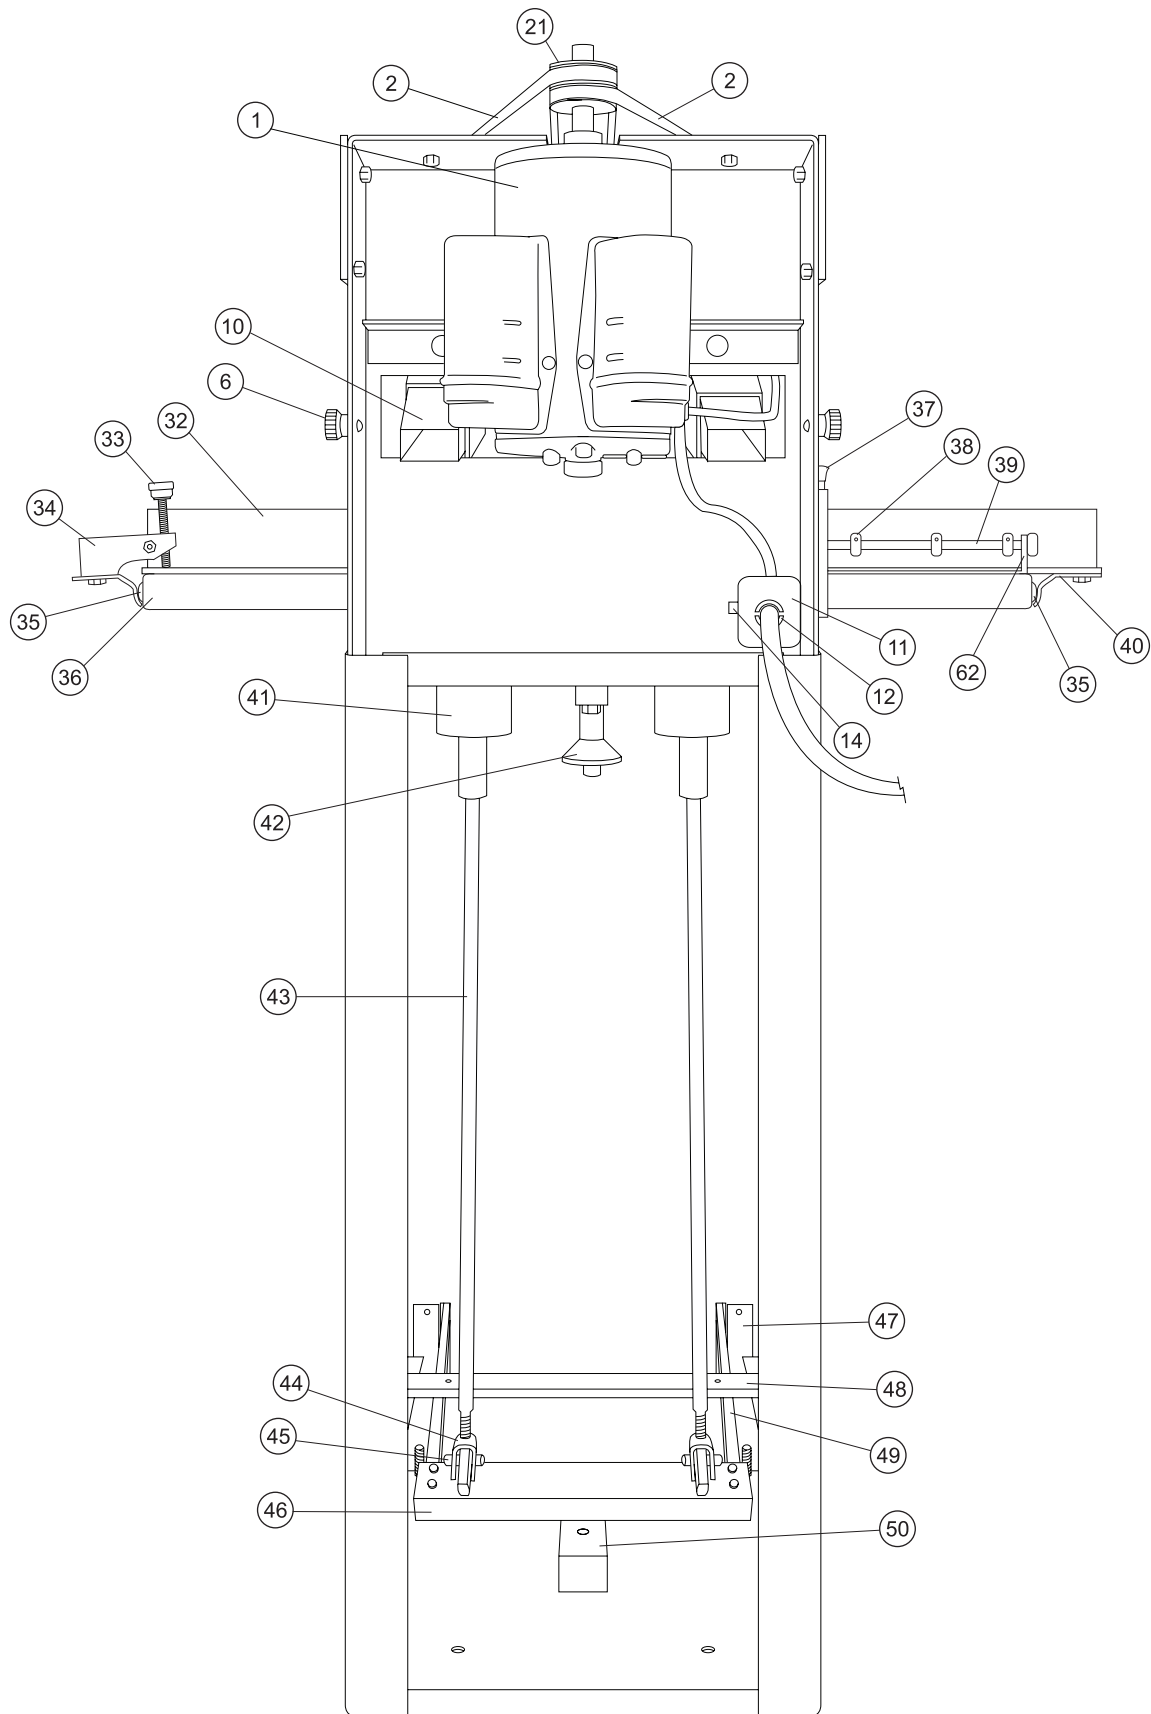

Parts Diagram Lassco-Wizer FMMS-3

Side View

Parts Diagram Lassco-Wizer FMMS-3

Head Assembly

Parts Diagram Lassco-Wizer FMMS-3

Spindle and Chuck Assembly

Parts Diagram Lassco-Wizer FMMS-3

Rear View

Parts Diagram Lassco-Wizer FMMS-3

Parts List

- ① FMM9-9534: Motor
- ② FMM9-9519: Drive Belt
- ③ FM-95: Access Guard
- ④ N/A on FMMS-3
- ⑤ N/A on FMMS-3
- ⑥ FMM9-9517: Shroud Locking Knob
- ⑦ N/A on FMMS-3
- ⑧ FMM8-8502: Traverse Rods
- ⑨ FMM5-5512: Access Cover
- ⑩ FMM5-5506: Housing
- ⑪ FM-80: Junction Box
- ⑫ FM-86: Strain Relief
- ⑬ Misc: Hollow Drill Bit
- ⑭ FM-82: 15 Amp Fuse
- ⑮ FM6-600A: Pressure Foot Assembly
- ⑯ N/A on FMMS-3
- ⑰ FMM9-9516: Cord Set
- ⑱ FM-93: Protective Guard
- ⑲ Chuck Release Hole
- ⑳ FMM9-9514: Pulley Bushing
- ㉑ FMM9-9505: Pulley
- ㉒ 1/4 x 20 x 3/8 Socket Set Screw
- ㉓ FMM5-5503: Bearing Nut
- ㉔ FMM5-5501: Top Bearing
- ㉕ FMM5-5513: Spindle
- ㉖ FMM5-5502: Bottom Bearing
- ㉗ FMH-5517: Insert Retainer Screw
- ㉘ FMH-5515: Insert
- ㉙ N/A
- ㉚ N/A
- ㉛ FMH-5514: Chuck
- ㉜ FM7-70A: Back Gauge Assembly
- ㉝ FM7-7005: Backgauge Knob
- ㉞ FM7-7003: Clamp Bar
- ㉟ FM4-4003: Side Iron
- ⑶ FM4-4000: Table
- ⑷ FM4-401A: Pedestal Stop Assembly
- ⑸ EBM-47: Stop Collar
- ⑹ FM4-4014: Stop Collar Rod
- ⑺ FM7-7002: Backgauge Clamping Bracket
- ⑻ FM3-3007: Pin Housing
- ⑼ FM3-304A: Vertical Table Travel Stop Assembly
- ⑽ FM2-2006: Push Rod
- ⑾ FM-42: Short Clevis
- ⑿ 50-31: Clevis Pin
- ⓫ FM2-201A: Push Rod Angle Assembly
- ⓬ FM-37: Wear Strip
- ⓭ FM2-200A: Pivot Bar Assembly
- ⓮ FM2-2009: Treadle Bar
- ⓯ FM1-1006: Wood Stop
- ⓰ 50-59: Leveling Feet
- ⓱ FM1-1000: Stand
- ⓲ FM2-2013: Foot Treadle
- ⓳ FM3-305A: Vertical Stop Adjustment Assembly
- ⓴ FM3-301A: Die Traverse Assembly
- ⓵ EBM2-1032: Pedestal Support Angle
- ⓶ FM3-3016: Slide Plate Support
- ⓷ FM3-3015: Slide Plate
- ⓸ FM4-4008: Traverse Channel
- ⓹ FM5-5006: On/Off Rocker Switch
- ⓺ FMM9-952A: Shroud Assembly
- ⓻ FM4-4016: Table Traverse Stop
- ⓼ FM-90: Guard Bracket