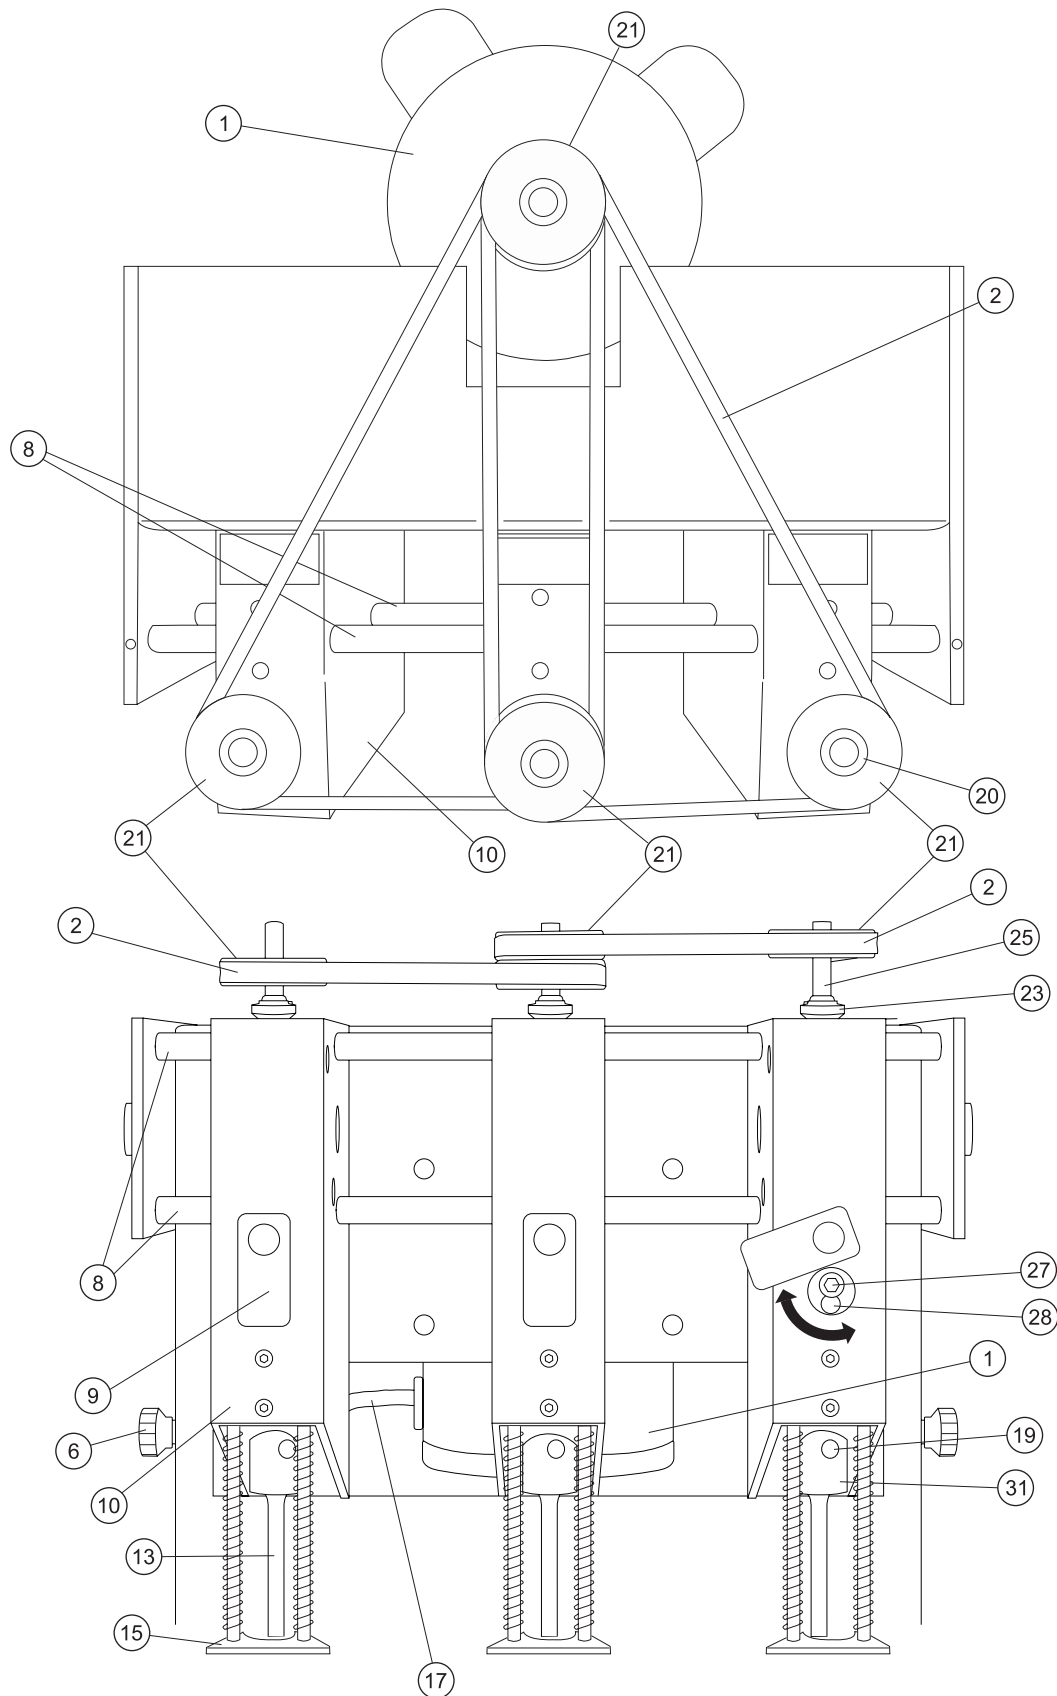

Parts Diagram Lassco-Wizer FMMS-3

Side View

Parts Diagram Lassco-Wizer FMMS-3

Head Assembly

Parts Diagram Lassco-Wizer FMMS-3

Spindle and Chuck Assembly

Parts Diagram Lassco-Wizer FMMS-3

Rear View

Parts Diagram Lassco-Wizer FMMS-3

Parts List

- ① FMM9-9534: Motor
- ② FMM9-9519: Drive Belt
- ③ FM-95: Access Guard
- ④ N/A on FMMS-3
- ⑤ N/A on FMMS-3
- ⑥ FMM9-9517: Shroud Locking Knob
- ⑦ N/A on FMMS-3
- ⑧ FMM8-8502: Traverse Rods
- ⑨ FMM5-5512: Access Cover
- ⑩ FMM5-5506: Housing
- ⑪ FM-80: Junction Box
- ⑫ FM-86: Strain Relief
- ⑬ Misc: Hollow Drill Bit
- ⑭ FM-82: 15 Amp Fuse
- ⑮ FM6-600A: Pressure Foot Assembly
- ⑯ N/A on FMMS-3
- ⑰ FMM9-9516: Cord Set
- ⑱ FM-93: Protective Guard
- ⑲ Chuck Release Hole
- ⑳ FMM9-9514: Pulley Bushing
- ㉑ FMM9-9505: Pulley
- ㉒ 1/4 x 20 x 3/8 Socket Set Screw
- ㉓ FMM5-5503: Bearing Nut
- ㉔ FMM5-5501: Top Bearing
- ㉕ FMM5-5513: Spindle
- ㉖ FMM5-5502: Bottom Bearing
- ㉗ FMH-5517: Insert Retainer Screw
- ㉘ FMH-5515: Insert
- ㉙ N/A
- ㉚ N/A
- ㉛ FMH-5514: Chuck
- ㉜ FM7-70A: Back Gauge Assembly
- ㉝ FM7-7005: Backgauge Knob
- ㉞ FM7-7003: Clamp Bar
- ㉟ FM4-4003: Side Iron
- ⑶ FM4-4000: Table
- ⑷ FM4-401A: Pedestal Stop Assembly
- ⑸ EBM-47: Stop Collar
- ⑹ FM4-4014: Stop Collar Rod
- ⑺ FM7-7002: Backgauge Clamping Bracket
- ⑻ FM3-3007: Pin Housing
- ⑼ FM3-304A: Vertical Table Travel Stop Assembly
- ⑽ FM2-2006: Push Rod
- ⑾ FM-42: Short Clevis
- ⑿ 50-31: Clevis Pin
- ⓫ FM2-201A: Push Rod Angle Assembly
- ⓬ FM-37: Wear Strip
- ⓭ FM2-200A: Pivot Bar Assembly
- ⓮ FM2-2009: Treadle Bar
- ⓯ FM1-1006: Wood Stop
- ⓰ 50-59: Leveling Feet
- ⓱ FM1-1000: Stand
- ⓲ FM2-2013: Foot Treadle
- ⓳ FM3-305A: Vertical Stop Adjustment Assembly
- ⓴ FM3-301A: Die Traverse Assembly
- ⓵ EBM2-1032: Pedestal Support Angle
- ⓶ FM3-3016: Slide Plate Support
- ⓷ FM3-3015: Slide Plate
- ⓸ FM4-4008: Traverse Channel
- ⓹ FM5-5006: On/Off Rocker Switch
- ⓺ FMM9-952A: Shroud Assembly
- ⓻ FM4-4016: Table Traverse Stop
- ⓼ FM-90: Guard Bracket