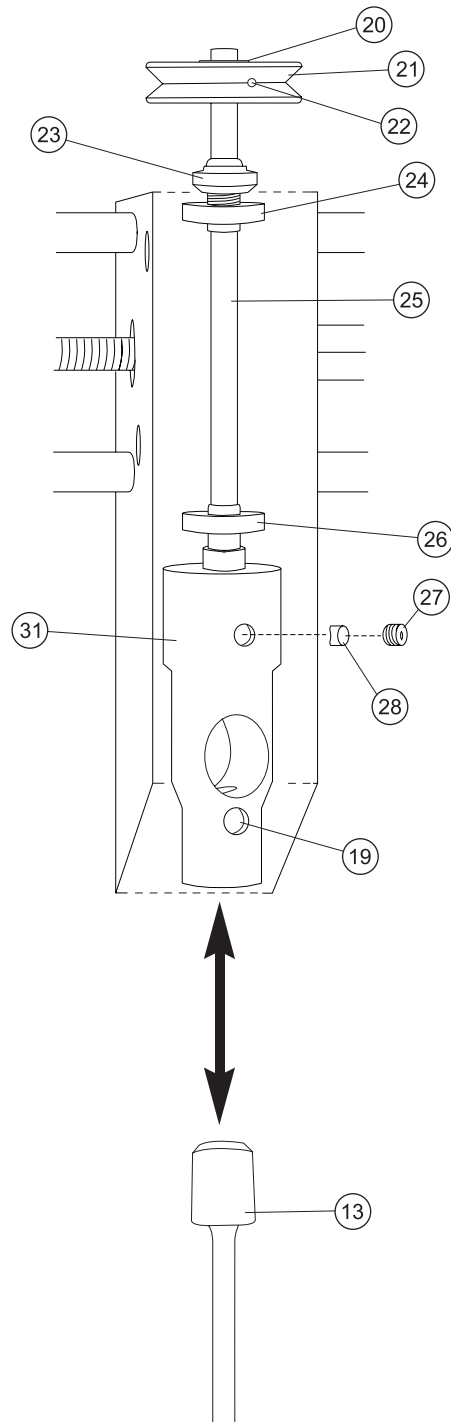

Parts Diagram Lassco-Wizer FMMS-3

Side View

Parts Diagram Lassco-Wizer FMMS-3

Head Assembly

Parts Diagram Lassco-Wizer FMMS-3

Spindle and Chuck Assembly

Parts Diagram Lassco-Wizer FMMS-3

Rear View

Parts Diagram Lassco-Wizer FMMS-3

Parts List

- ① FMM9-9534: Motor
- ② FMM9-9519: Drive Belt
- ③ FM-95: Access Guard
- ④ N/A on FMMS-3
- ⑤ N/A on FMMS-3
- ⑥ FMM9-9517: Shroud Locking Knob
- ⑦ N/A on FMMS-3
- ⑧ FMM8-8502: Traverse Rods
- ⑨ FMM5-5512: Access Cover
- ⑩ FMM5-5506: Housing
- ⑪ FM-80: Junction Box
- ⑫ FM-86: Strain Relief
- ⑬ Misc: Hollow Drill Bit
- ⑭ FM-82: 15 Amp Fuse
- ⑮ FM6-600A: Pressure Foot Assembly
- ⑯ N/A on FMMS-3
- ⑰ FMM9-9516: Cord Set
- ⑱ FM-93: Protective Guard
- ⑲ Chuck Release Hole
- ⑳ FMM9-9514: Pulley Bushing
- ㉑ FMM9-9505: Pulley
- ㉒ 1/4 x 20 x 3/8 Socket Set Screw
- ㉓ FMM5-5503: Bearing Nut
- ㉔ FMM5-5501: Top Bearing
- ㉕ FMM5-5513: Spindle
- ㉖ FMM5-5502: Bottom Bearing
- ㉗ FMH-5517: Insert Retainer Screw
- ㉘ FMH-5515: Insert
- ㉙ N/A
- ㉚ N/A
- ㉛ FMH-5514: Chuck
- ㉜ FM7-70A: Back Gauge Assembly
- ㉝ FM7-7005: Backgauge Knob
- ㉞ FM7-7003: Clamp Bar
- ㉟ FM4-4003: Side Iron
- ⑶ FM4-4000: Table
- ⑷ FM4-401A: Pedestal Stop Assembly
- ⑸ EBM-47: Stop Collar
- ⑹ FM4-4014: Stop Collar Rod
- ⑺ FM7-7002: Backgauge Clamping Bracket
- ⑻ FM3-3007: Pin Housing
- ⑼ FM3-304A: Vertical Table Travel Stop Assembly
- ⑽ FM2-2006: Push Rod
- ⑾ FM-42: Short Clevis
- ⑿ 50-31: Clevis Pin
- ⓫ FM2-201A: Push Rod Angle Assembly
- ⓬ FM-37: Wear Strip
- ⓭ FM2-200A: Pivot Bar Assembly
- ⓮ FM2-2009: Treadle Bar
- ⓯ FM1-1006: Wood Stop
- ⓰ 50-59: Leveling Feet
- ⓱ FM1-1000: Stand
- ⓲ FM2-2013: Foot Treadle
- ⓳ FM3-305A: Vertical Stop Adjustment Assembly
- ⓴ FM3-301A: Die Traverse Assembly
- ⓵ EBM2-1032: Pedestal Support Angle
- ⓶ FM3-3016: Slide Plate Support
- ⓷ FM3-3015: Slide Plate
- ⓸ FM4-4008: Traverse Channel
- ⓹ FM5-5006: On/Off Rocker Switch
- ⓺ FMM9-952A: Shroud Assembly
- ⓻ FM4-4016: Table Traverse Stop
- ⓼ FM-90: Guard Bracket