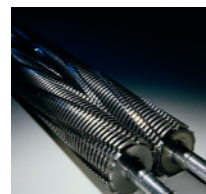

Carbon hardened cutting knives unaffected by staples and clips