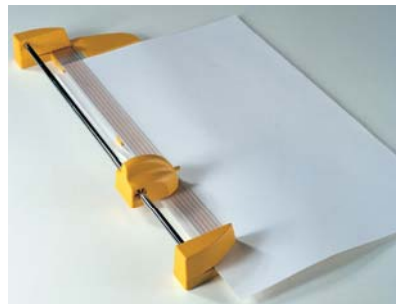

Heavy duty General purpose Trimmer

KOBRA 360-HR

Cutting width (in.):	14
Cutting capacity:	up to 24
Paper press:	automatic
Hand protection guard:	yes
Dimensions (in.):	22x15x4,5
Weight (lbs.):	8,75

High capacity rotary trimmer. Can cut up to 24 sheets of paper and paper sizes larger than the rated cutting width through a special side opening for almost any cutting job and for a variety of material. It's equipped with a special sharpened carbon steel blade unaffected by the wearing action of the materials to cut, for long-lasting cutting operations with the same cutting precision through the years.

- Transparent automatic paper press for easy cutting operations
- Side bars for easy alignment of material to cut
- Solid steel base with screen printed photographic and paper sizes in mm. and inches
- Special side openings to cut paper sizes larger than the rated cutting width
- Sharpened carbon steel blade, easily replaced by the push-button mechanism
- High quality materials according to ISO 9000 Standards
- Built in accordance to the Safety Standards BS 5498 (British Standards)
- Accessories: steel blade, counter blade

Special **sharpened carbon steel blade** to cut high thickness of paper

Special **side opening** to cut paper sizes larger than the rated cutting width