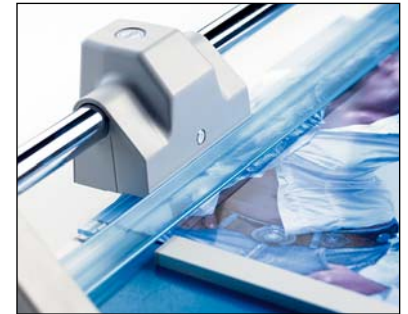

Automatic clamp holds work securely and prevents shifting while trimming.

Specifications

Item	Cut Length	Capacity	Dimensions	Floor Stand
550	14 1/8"	20 Sheets	22 3/4" x 14 1/8"	
552	20 1/8"	20 Sheets	27 3/4" x 14 1/8"	
554	26 1/4"	20 Sheets	36" x 14 1/8"	
556	37 1/2"	14 Sheets	45 1/2" x 14 1/8"	# 696
558	51"	12 Sheets	58 1/2" x 14 1/8"	# 698

Authorized Dealer