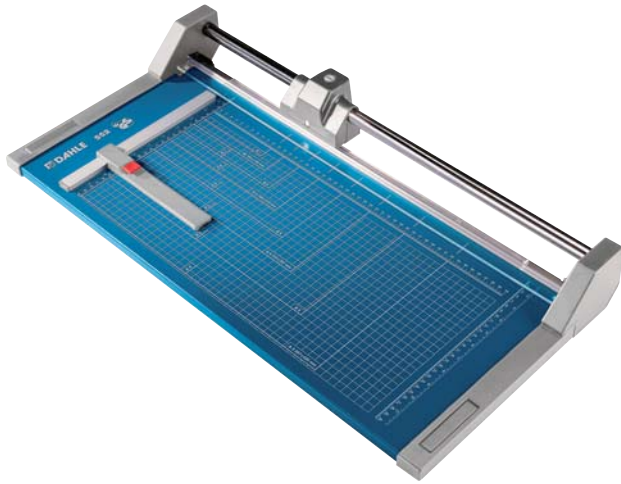

Rolling Trimmers

Professional Series

Rolling Trimmers are the new generation of paper cutters. Designed for safety and accuracy, the cutting blades are encased in a plastic housing that virtually eliminates the chance of personal injury. The rotary action of these trimmers allow the blade to cut in either direction and sharpen itself as it cuts. It's this self sharpening action that produces a clean burr-free cut and guarantees many years of smooth precise cutting.

of up to 20 sheets of paper at a time and are perfect for cutting paper, trimming photographs, and large format printing. These trimmers can be wall mounted and the two larger sizes have optional floor stands.

Dahle Professional Rolling Trimmers are available in 14", 20", 28", 37" and 51" cutting lengths and are a popular choice among professional photographers, print shops and graphic design agencies.

Dahle Professional Rolling trimmers are designed for heavy duty applications where precision is essential. These trimmers are equipped with a ground self-sharpening blade that cuts in either direction. Most models in this series have a cutting capacity

Features

- Blade is encased in a protective housing for safety
- Cuts up to 20 sheets of paper at a time (550 - 554)
- Self sharpening blade cuts in either direction
- Automatic paper clamp holds work securely
- Sturdy metal base with preprinted guides
- Imprinted protractor for angled cuts
- Optional stand maximizes floor space (556 - 558)
- German engineered for precision and accuracy