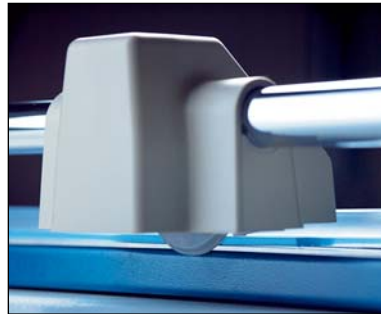

Rolling Trimmers

Professional Series

Rolling Trimmers are the new generation of paper cutters. Designed for safety and accuracy, the cutting blades are encased in a plastic housing that virtually eliminates the chance of personal injury. The rotary action of these trimmers allow the blade to cut in either direction and sharpen itself as it cuts. It's this self sharpening action that produces a clean burr-free cut and guarantees many years of smooth precise cutting.

of up to 20 sheets of paper at a time and are perfect for cutting paper, trimming photographs, and large format printing. These trimmers can be wall mounted and the two larger sizes have optional floor stands.

Dahle Professional Rolling Trimmers are available in 14", 20", 28", 37" and 51" cutting lengths and are a popular choice among professional photographers, print shops and graphic design agencies.

Dahle Professional Rolling trimmers are designed for heavy duty applications where precision is essential. These trimmers are equipped with a ground self-sharpening blade that cuts in either direction. Most models in this series have a cutting capacity

Features

- Blade is encased in a protective housing for safety
- Cuts up to 20 sheets of paper at a time (550 - 554)
- Self sharpening blade cuts in either direction
- Automatic paper clamp holds work securely
- Sturdy metal base with preprinted guides
- Imprinted protractor for angled cuts
- Optional stand maximizes floor space (556 - 558)
- German engineered for precision and accuracy