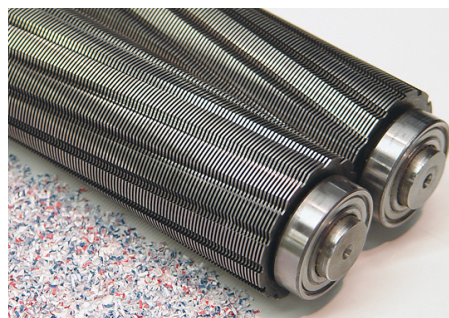

In order to protect our National Security, military and government agencies require higher levels of security from their paper shredders. This Dahle High Security Shredder is NSA approved for NSA/CSS Specification 02-01.

The Dahle 20394 has a 16" feed opening and is driven by a powerful 2 horsepower motor. A solid steel frame houses and aligns two perfectly matched cutting cylinders milled from a single bar of German Solingen steel. It's this design that maximizes durability and minimizes flexing to produce a consistently fine 1mm x 4.7mm particle size.

box or change the bag. This rather stout machine is housed in a wooden cabinet with casters making it easy to move and position in its place of operation.

This Dahle High Security Shredder is a serious machine capable of reducing a single sheet of paper into over 15,500 tiny particles. These particles are so small that they have been rendered impossible to reassemble. In a world of uncertainty one thing's for certain, whatever you put through these shredders, we guarantee will never be seen again.

As the U.S. continues to face security threats on a global level, Dahle will continue to offer solutions without compromise to operation or dependability.

Dahle High Security cutting cylinders reduce a sheet of paper to over 15,500 pieces.