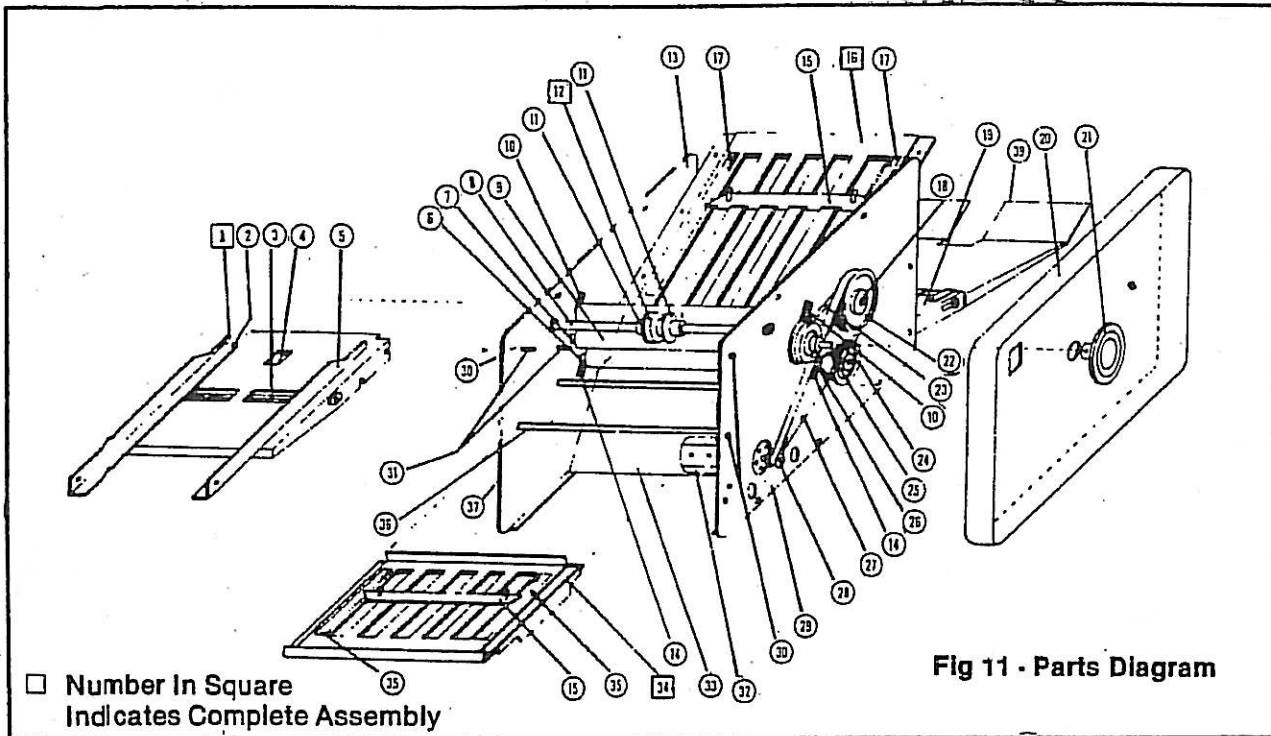

Model 1217A Parts List for Serial Numbers Under 9,000

The parts listed below are the only available parts for this machine. Any part numbers that are not listed below are **NO LONGER AVAILABLE.**

Ref. No.	Description	Part No.	QTY
4.	Retarder Rubber Roll Assembly	WRA003116	1
12.	Feed Roller	M-0003030	1
15.	Indicator Bar	W-0001534	2
25.	Rubber Belt	MRS023001	2

Parts not shown

Silver Bar below indicator bar for fold table	W-0001507	2
Screws to silver bar for paper stops	M-S032007	4
Conveyor belts	M-S024013	3